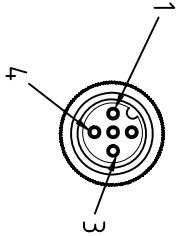

- BROWN ————— C 1
- BLUE ————— C 3
- BLACK ————— C 4

CABLE FEATURES		CONNECTOR FEATURES	
CONNECTOR TYPE	M12	CONNECTOR WITH H.T.P. LOGO	N°3
CONTACT TYPE	FEMALE 3POLES	H.T.P. CABLE CODE	D
CABLE LENGTH	5000mm	NUMBER OF CONDUCTORS	N°3
PROTECTION CLASS	IP69K	CONDUCTOR SECTION	0.34mm ²
STRIPPING	35mm STANDARD	CABLE MATERIAL	PUR
PEELING	5mm STANDARD	COATING COLOUR	BLACK
NUMBER OF CONTACTS CONNECTED	N°3	CONDUCTOR INSULATION MATERIAL	PUR

TOLLERANZE		DISSEGNAZIONE		DATA		SCALA		DESIGNO K.	
U4M	ANGOLO	LORENZO CHINNO	CONTROLATO	14.09.10	1:1			MATERIALE	
DESCRIZIONE				TRG					
M12 FEMALE 180° 3 POLES, WITH CABLE				M12					
PUR/PUR, 3X0.34mm ² , BLACK, L=5m									
		H.T.P.		HIGH TECH PRODUCTS		CODE			
						12FD3D5Z			