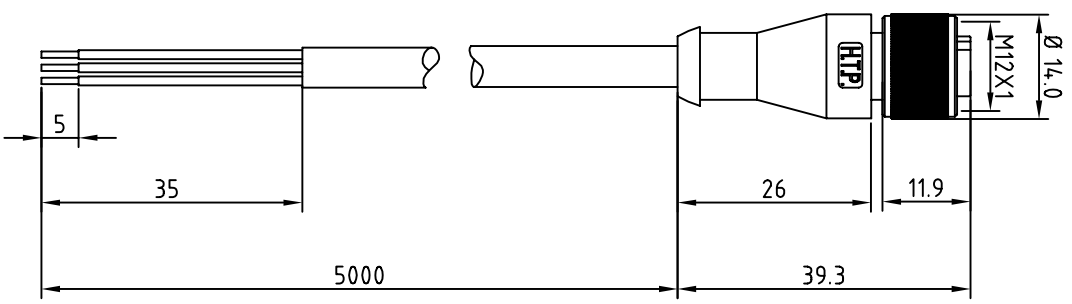

- BROWN ————— C 1
- BLUE ————— C 3
- BLACK ————— C 4

CABLE FEATURES		CONNECTOR FEATURES	
CONNECTOR TYPE	M12	CONNECTOR WITH H.T.P. LOGO	N°3
CONTACT TYPE	FEMALE 3POLES	H.T.P. CABLE CODE	D
CABLE LENGTH	5000mm	NUMBER OF CONDUCTORS	N°3
PROTECTION CLASS	IP69K	CONDUCTOR SECTION	0.34mm ²
STRIPPING	35mm STANDARD	CABLE MATERIAL	PUR
PEELING	5mm STANDARD	COATING COLOUR	BLACK
NUMBER OF CONTACTS CONNECTED	N°3	CONDUCTOR INSULATION MATERIAL	PUR

TOLLERANZE		DISSEGNAZIONE		DATA		SCALA		DESIGNO K.	
U4M	ANGOLO	LORENZO CHINNO	CONTROLATO	14.09.10	1:1			MATERIALE	
DESCRIZIONE				TRG					
M12 FEMALE 180° 3 POLES, WITH CABLE				M12					
PUR/PUR, 3X0.34mm ² , BLACK, L=5m									
		H.T.P.		HIGH TECH PRODUCTS		CODE			
						12FD3D5Z			