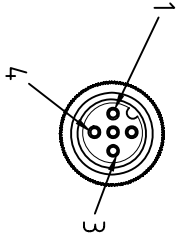

- BROWN ————— C 1
- BLUE ————— C 3
- BLACK ————— C 4

CABLE FEATURES		CONNECTOR FEATURES	
CONNECTOR TYPE	M12	CONNECTOR WITH H.T.P. LOGO	N°3
CONTACT TYPE	FEMALE 3POLES	H.T.P. CABLE CODE	D
CABLE LENGTH	3000mm	NUMBER OF CONDUCTORS	N°3
PROTECTION CLASS	IP69K	CONDUCTOR SECTION	0.34mm ²
STRIPPING	35mm STANDARD	CABLE MATERIAL	PUR
PEELING	5mm STANDARD	COATING COLOUR	BLACK
NUMBER OF CONTACTS CONNECTED	N°3	CONDUCTOR INSULATION MATERIAL	PUR

TOLLERANZE		DISEGNATORE		DATA		SCALA		DISEGNO K.	
U4H	ANGOLO	LORENZO CHINNO	CONTROLATO	14.09.10	1:1		MATERIALE		
DESCRIZIONE		M12 FEMALE 180° 3 POLES, WITH CABLE		TR90		M12			
PUR/PUR, 3X0.34mm ² , BLACK, L=3m									
		H.T.P.		HIGH TECH PRODUCTS		CODE		12FD3D3Z	