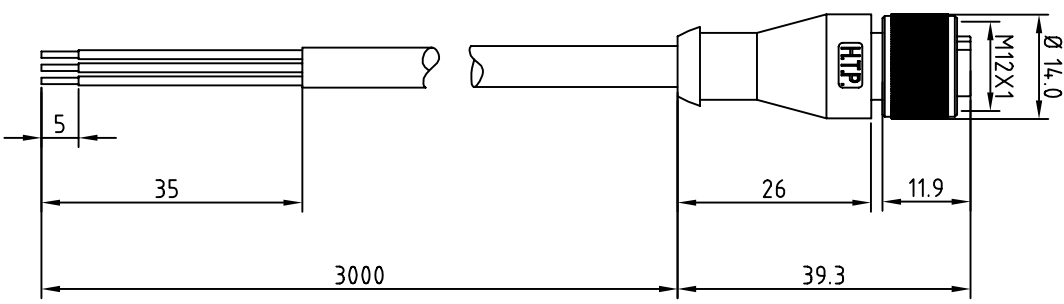

- BROWN ————— C 1
- BLUE ————— C 3
- BLACK ————— C 4

CABLE FEATURES		CONNECTOR FEATURES	
CONNECTOR TYPE	M12	CONNECTOR WITH H.T.P. LOGO	N°3
CONTACT TYPE	FEMALE 3POLES	H.T.P. CABLE CODE	D
CABLE LENGTH	3000mm	NUMBER OF CONDUCTORS	N°3
PROTECTION CLASS	IP69K	CONDUCTOR SECTION	0.34mm ²
STRIPPING	35mm STANDARD	CABLE MATERIAL	PUR
PEELING	5mm STANDARD	COATING COLOUR	BLACK
NUMBER OF CONTACTS CONNECTED	N°3	CONDUCTOR INSULATION MATERIAL	PUR

TOLLERANZE		DISEGNATORE		DATA		SCALA		DISEGNO K.	
U4H	ANGOLO	LORENZO CHINNO	CONTROLATO	14.09.10	1:1		MATERIALE		
DESCRIZIONE		M12 FEMALE 180° 3 POLES, WITH CABLE		TR90		M12			
PUR/PUR, 3X0.34mm ² , BLACK, L=3m									
		H.T.P.		HIGH TECH PRODUCTS		CODE		12FD3D3Z	