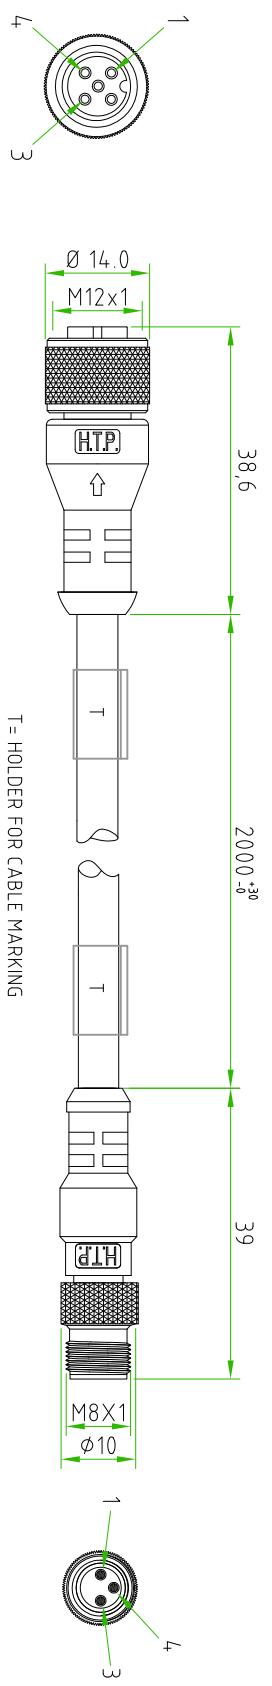

M12 FEMALE

M8 MALE

CONNECTOR FEATURES	
PRODUCT TYPE	M12-M8 EXTENSION
CONTACT TYPE	FEMALE-MALE
CABLE LENGTH	2000mm
M12 FEMALE 180°	3 POLES
M8 MALE 180°	3 POLES
PROTECTION CLASS	IP69K
NUMBER OF CONTACTS CONNECTED	N°3
RATED VOLTAGE	60V AC/DC
RATED CURRENT	4A
CONNECTORS WITH H.T.P. LOGO	
EXTENSION WITH THE HOLDERS FOR CABLE MARKING	

CABLE FEATURES	
H.T.P. CABLE CODE	CAV0 C-3
NUMBER OF CONDUCTORS	N°3
CONDUCTOR SECTION	0.25mm ²
CABLE MATERIAL	PUR
COATING COLOUR	BLACK
CONDUCTOR INSULATION MATERIAL	PUR

T = HOLDER FOR CABLE MARKING

TOLLERANZE	±0.3	DISIGNAZIONE	18-04-14	SCALE	1:1	RE CLIENTE
UDM	ANGOLID	LORENZO CHINNO	CONTROLATO			
DESCRIZIONE EXTENSION M12 FEMALE STRAIGHT 180° 3 POLES WITH CABLE PUR/PUR, BLACK,3X0.25mm ² M12-M8 MALE STRAIGHT 180° 3POLES CONNECTOR WITH H.T.P. LOGO						
H.T.P. HIGH TECH PRODUCTS						MATERIALE
H.T.P. H.T.P. CODE						12FD3C2Z08MD