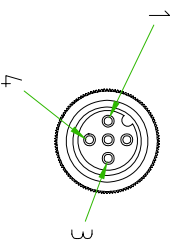

- BROWN ————— C 1
- BLUE ————— C 3
- BLACK ————— C 4

CABLE FEATURES		CONNECTOR FEATURES	
CONNECTOR TYPE	M12 180°	CONNECTOR WITH H.T.P. LOGO	N°3
CONTACT TYPE	FEMALE 3POLES	H.T.P. CABLE CODE	B
CABLE LENGTH	1000mm	NUMBER OF CONDUCTORS	N°3
PROTECTION CLASS	IP69K	CONDUCTOR SECTION	0.34mm <sup>2</sup>
STRIPPING	35mm STANDARD	CABLE MATERIAL	PVC CEI2022
PEELING	5mm STANDARD	COATING COLOUR	BLACK
NUMBER OF CONTACTS CONNECTED	N°3	CONDUCTOR INSULATION MATERIAL	PP

TOLLERANZE	DISIGNATORE	DATA	SCALA	DISIGNO N.
UDM	LORENZO CHINNO CONTROLATO	25.08.09	1:1	
DESCRIZIONE		TIPO	MATERIALE	
M12 FEMALE 180° 3 POLES, WITH CABLE PVC/PVC CEI2022, 3X0.34mm <sup>2</sup> , BLACK, L=1m		M12		