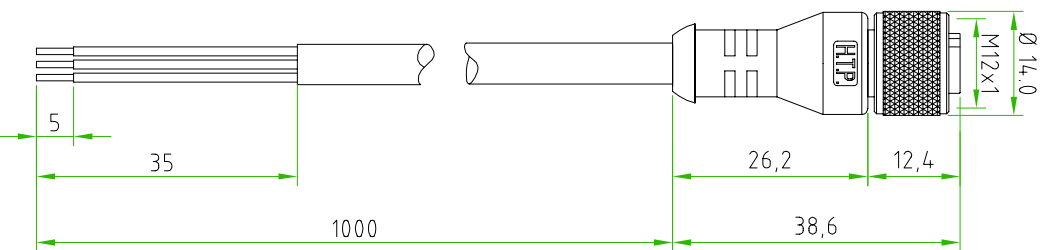

- BROWN ————— C 1
- BLUE ————— C 3
- BLACK ————— C 4

CABLE FEATURES		CONNECTOR FEATURES	
CONNECTOR TYPE	M12 180°	CONNECTOR WITH H.T.P. LOGO	N°3
CONTACT TYPE	FEMALE 3POLES	H.T.P. CABLE CODE	B
CABLE LENGTH	1000mm	NUMBER OF CONDUCTORS	N°3
PROTECTION CLASS	IP69K	CONDUCTOR SECTION	0.34mm <sup>2</sup>
STRIPPING	35mm STANDARD	CABLE MATERIAL	PVC CEI2022
PEELING	5mm STANDARD	COATING COLOUR	BLACK
NUMBER OF CONTACTS CONNECTED	N°3	CONDUCTOR INSULATION MATERIAL	PP

TOLLERANZE	DISIGNATORE	DATA	SCALA	DISIGNO N.
UDM	LORENZO CHINNO CONTROLATO	25.08.09	1:1	
DESCRIZIONE		TIPO	MATERIALE	
M12 FEMALE 180° 3 POLES, WITH CABLE PVC/PVC CEI2022, 3X0.34mm <sup>2</sup> , BLACK, L=1m		M12		