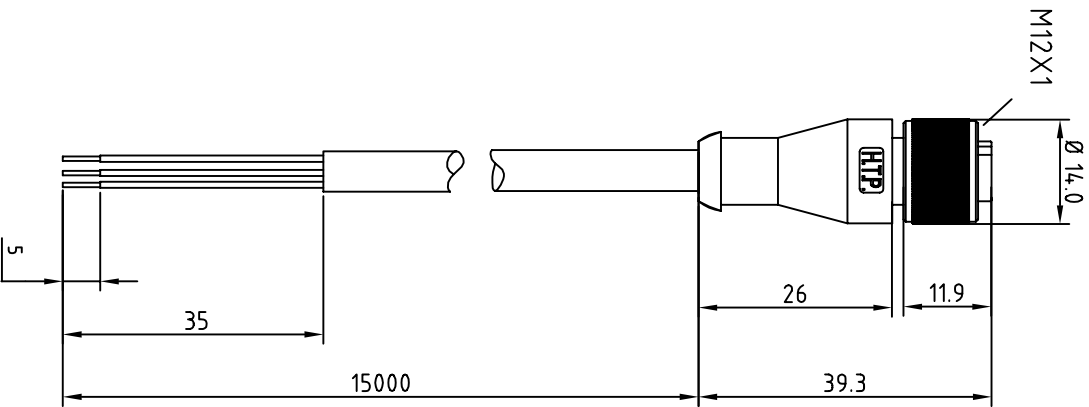

BROWN
 BLUE
 BLACK

CABLE FEATURES		CONNECTOR FEATURES	
TYPE CONTACT	FEMALE 3POLES	CABLE LENGTH	15000mm
PROTECTION CLASS	IP69K	STRIPPING	35mm STANDARD
PEELING	5mm STANDARD	NUMBER OF CONTACTS CONNECTED	N°3
H.T.P. CABLE CODE	B	NUMBER OF CONDUCTORS	n°3
CONDUCTOR SECTION	0.34mm ²	CABLE MATERIAL	PVC CEI2022
COATING COLOUR	BLACK	CONDUCTOR INSULATION MATERIAL	PVC

TOLLERANZE	DISIGNATORE	DATA	SCALA	DESIGNO K.
U4H	LORENZO CHINNO CONTROLLATO	25.03.09	1:1	
DESCRIZIONE		TR0		MATERIALE
M12 CONNECTOR FEMALE 180° 3POLES WITH CABLE PVC/PVC		M12		
3X0.34mm ² CEI2022 BLACK LENGTH 15m				
HTP HIGH TECH PRODUCTS		H.T.P. 12FD3B15		