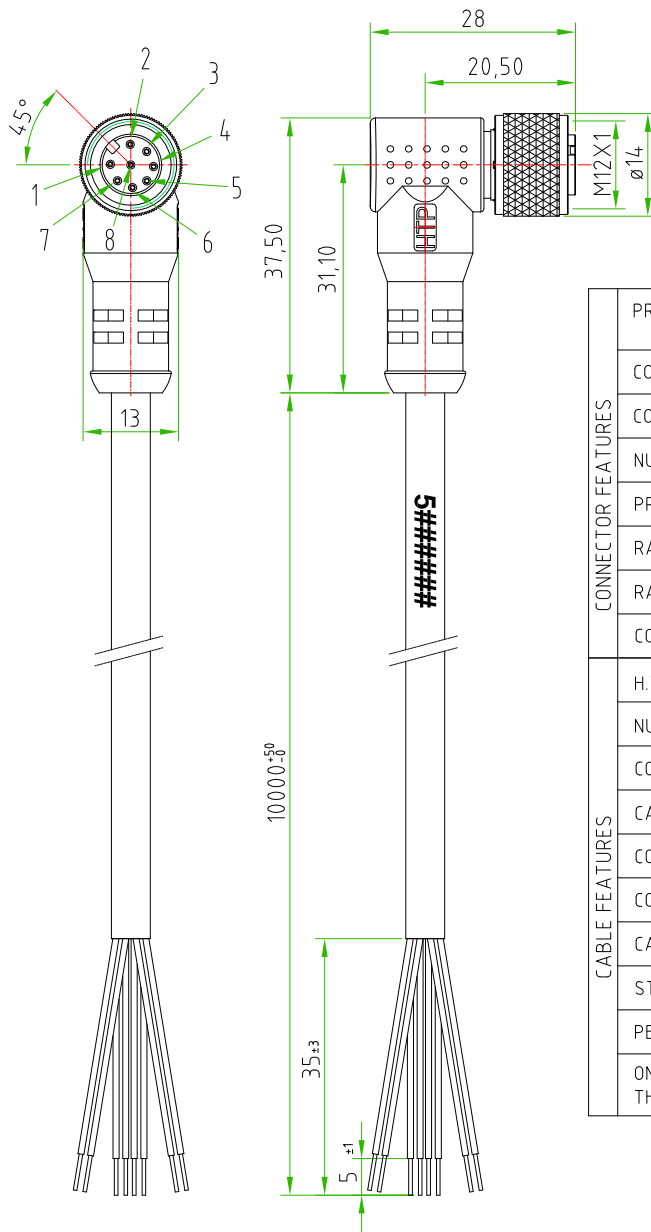

Rev.	Modify	Date	Signed	Approved

Rev.	Modify	Date	Signed	Approved

Rev.	Modify	Date	Signed	Approved

- WHITE ○ ————— C 1
- BROWN ○ ————— C 2
- GREEN ○ ————— C 3
- YELLOW ○ ————— C 4
- GREY ○ ————— C 5
- PINK ○ ————— C 6
- BLUE ○ ————— C 7
- RED ○ ————— C 8

CONNECTOR FEATURES	
PRODUCT TYPE	M12 CIRCULAR CONNECTOR WITH MOULDED CABLE
CONNECTOR TYPE	ANGLED 90°
CONTACTS TYPE	FEMALE 8POLES
NUMBER OF CONTACTS CONNECTED	N°8
PROTECTION CLASS	IP69K
RATED VOLTAGE	30V AC/DC
RATED CURRENT	2A
CONNECTOR WITH H.T.P.LOGO	
CABLE FEATURES	
H.T.P.CABLE CODE	CAVO A-8
NUMBER OF CONDUCTORS	N°8
CONDUCTORS SECTION	0,25mm ²
CABLE MATERIAL	PVC CEI2022
COATING COLOUR	BLACK
CONDUCTORS INSULATION MATERIAL	PVC
CABLE LENGHT	10000mm
STRIPPING	35mm STANDARD
PEELING AND TINNING	5mm STANDARD
ON THE CABLE, NEAR THE CONNECTOR HEAD, MUST BE SILK PRINTED THE H.T.P. PRODUCTION DATE CODE 5#####	

<i>CUSTOMER APPROVAL</i>	
<i>SIGNATURE</i>	<i>DATE</i>
<i>PLEASE SIGN AND RETURN</i>	

Designer	SUGLIANI R.	Date	2017-04-03	Tolerance	±0.3	Units:	mm	Series	M12	Drawing n.
Approved	CIMMINO L.	Date	2017-04-03	Scale	1:1	Size:	A4	Customer code:		

DESCRIPTION
 CIRCULAR CONNECTOR M12, FEMALE, ANGLED 90°, 8POLES,
 WITH CABLE PVC/PVC CEI2022 8x0,25mm², BLACK COLOUR,
 L=10m. CONNECTOR WITH H.T.P. LOGO

H.T.P. PART NUMBER

12FA8A10

A4