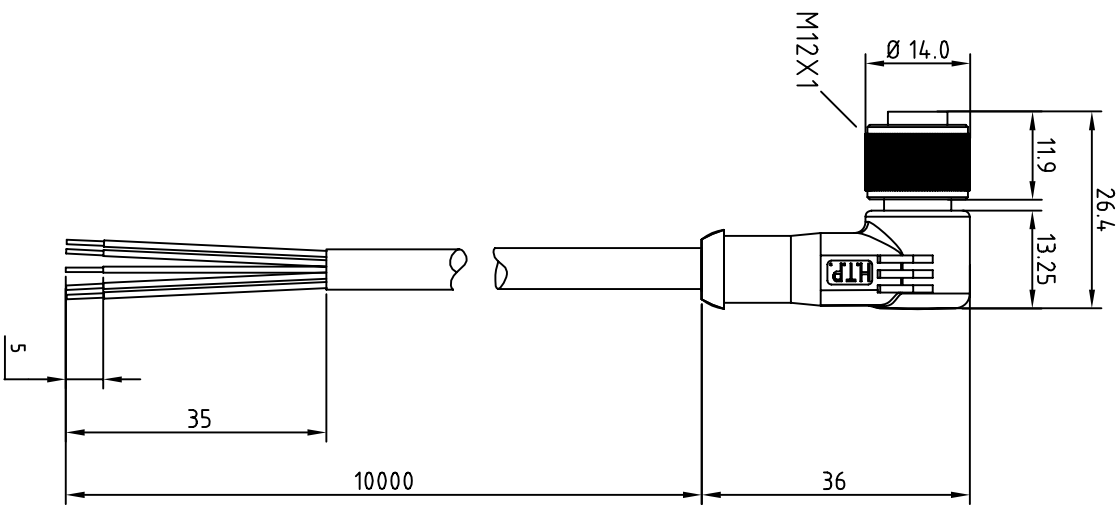

- BROWN — C 1
- WHITE — C 2
- BLUE — C 3
- BLACK — C 4
- GREY — C 5

CABLE FEATURES		CONNECTOR FEATURES	
TYPE CONTACT		FEMALE SPOLES	
CABLE LENGTH		10000mm	
PROTECTION CLASS		IP69K	
STRIPPING		35mm STANDARD	
PEELING		5mm STANDARD	
NUMBER OF CONTACTS CONNECTED		N°5	
H.T.P. CABLE CODE		D	
NUMBER OF CONDUCTORS		n°5	
CONDUCTOR SECTION		0.34mm ²	
CABLE MATERIAL		PUR	
COATING COLOUR		BLACK	
CONDUCTOR INSULATION MATERIAL		PUR	

TOLLERANZE		DISIGNATORE		DATA		SCALA		DESIGNO K.	
U4H	ANGOLO	LORENZO CHINNO	CONTROLATO	25.03.09	1:1			MATERIALE	
DESCRIZIONE				TPO		CODICE			
M12 CONNECTOR FEMALE 90° 5POLES WITH CABLE PUR/PUR				M12		12FA5D10			
5X0,34mm ² CEI20222 BLACK LENGTH 10m									
		H.T.P.		HIGH TECH PRODUCTS					