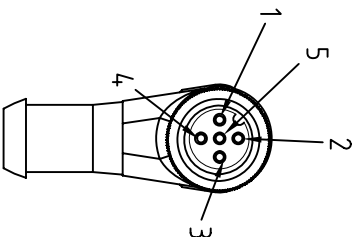

- BROWN — C 1
- WHITE — C 2
- BLUE — C 3
- BLACK — C 4
- GREY — C 5

CABLE FEATURES		CONNECTOR FEATURES	
TYPE CONTACT		FEMALE SPOLES	
CABLE LENGTH		10000mm	
PROTECTION CLASS		IP69K	
STRIPPING		35mm STANDARD	
PEELING		5mm STANDARD	
NUMBER OF CONTACTS CONNECTED		N°5	
H.T.P. CABLE CODE		D	
NUMBER OF CONDUCTORS		n°5	
CONDUCTOR SECTION		0.34mm ²	
CABLE MATERIAL		PUR	
COATING COLOUR		BLACK	
CONDUCTOR INSULATION MATERIAL		PUR	

TOLLERANZE		DISIGNATORE		DATA		SCALA		DESIGNO K.	
U4H	ANGOLO	LORENZO CHINNO	CONTROLATO	25.03.09	1:1			MATERIALE	
DESCRIZIONE				TPO		CODICE			
M12 CONNECTOR FEMALE 90° 5POLES WITH CABLE PUR/PUR				M12		12FA5D10			
5X0,34mm ² CEI20222 BLACK LENGTH 10m									
		H.T.P.		HIGH TECH PRODUCTS					