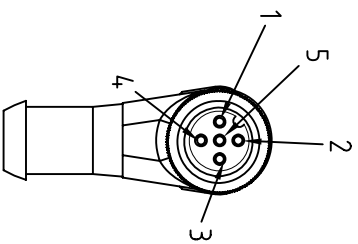

- BROWN — C 1
- WHITE — C 2
- BLUE — C 3
- BLACK — C 4
- GREY — C 5

CABLE FEATURES		CONNECTOR FEATURES	
TYPE CONTACT		FEMALE SPOLES	
CABLE LENGTH		500mm	
PROTECTION CLASS		IP69K	
STRIPPING		35mm STANDARD	
PEELING		5mm STANDARD	
NUMBER OF CONTACTS CONNECTED		N°5	
H.T.P. CABLE CODE		D	
NUMBER OF CONDUCTORS		n°5	
CONDUCTOR SECTION		0.34mm ²	
CABLE MATERIAL		PUR	
COATING COLOUR		BLACK	
CONDUCTOR INSULATION MATERIAL		PUR	

TOLLERANZE		DISIGNATORE		DATA		SCALA		DESIGNO K.	
U4H	ANGOLO	LORENZO CHINNO	CONTROLATO	25.03.09	1:1			MATERIALE	
DESCRIZIONE									
M12 CONNECTOR FEMALE 90° 5POLES WITH CABLE PUR/PUR									
5X0.34mm ² CEI2022 BLACK LENGTH 0.5m									
HTP HIGH TECH PRODUCTS								HTP	
H.T.P.								12FA5D0E	