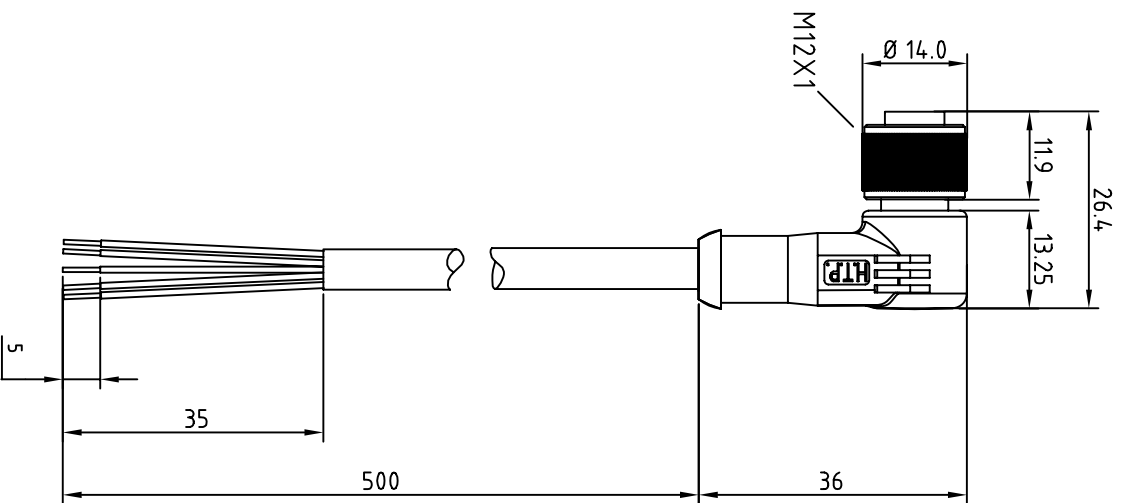

- BROWN — C 1
- WHITE — C 2
- BLUE — C 3
- BLACK — C 4
- GREY — C 5

CABLE FEATURES		CONNECTOR FEATURES	
TYPE CONTACT		FEMALE SPOLES	
CABLE LENGTH		500mm	
PROTECTION CLASS		IP69K	
STRIPPING		35mm STANDARD	
PEELING		5mm STANDARD	
NUMBER OF CONTACTS CONNECTED		N°5	
H.T.P. CABLE CODE		D	
NUMBER OF CONDUCTORS		n°5	
CONDUCTOR SECTION		0.34mm ²	
CABLE MATERIAL		PUR	
COATING COLOUR		BLACK	
CONDUCTOR INSULATION MATERIAL		PUR	

TOLLERANZE		DISIGNATORE		DATA		SCALA		DESIGNO K.	
U4H	ANGOLO	LORENZO CHINNO	CONTROLATO	25.03.09	1:1			MATERIALE	
DESCRIZIONE									
M12 CONNECTOR FEMALE 90° 5POLES WITH CABLE PUR/PUR									
5X0.34mm ² CEI2022 BLACK LENGTH 0.5m									
HTP HIGH TECH PRODUCTS								HTP	
H.T.P.								12FA5D0E	