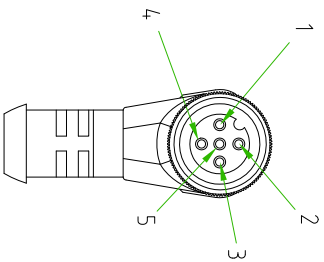

- BROWN ○ — C 1
- WHITE ○ — C 2
- BLUE ○ — C 3
- BLACK ○ — C 4
- GREY ○ — C 5

CABLE FEATURES		CONNECTOR FEATURES	
CONNECTOR TYPE	M12 90°	CONNECTOR TYPE	FEMALE SPOLES
NUMBER OF CONDUCTORS	N°5	CABLE LENGTH	2000mm
CONDUCTOR SECTION	0,25mm ²	PROTECTION CLASS	IP69K
CABLE MATERIAL	PUR	STRIPPING	35mm STANDARD
COATING COLOUR	BLACK	PEELING AND TINNING	5mm STANDARD
CONDUCTOR INSULATION MATERIAL	PUR	NUMBER OF CONTACTS CONNECTED	N°5
		RATED VOLTAGE	60V AC/DC
		RATED CURRENT	4A
		CONNECTOR WITH H.T.P. LOGO	
H.T.P. CABLE CODE	CAVO C-5		

TOLLERANZE	±0,3	DISIGNAZIONE	DATA	SCALA	DISIGNO N.
UDM	ANGOLO	LORENZO CHINNO CONTROLLATO	04.10.13	1:1	
DESCRIZIONE	M12 FEMALE 90° 5 POLES WITH CABLE PUR/PUR 5X0 34,mm ² BLACK L=2m CONNECTOR WITH H.T.P. LOGO		TPO	M12	MATERIALE
H.T.P. HIGH TECH PRODUCTS			CODE	12FA5C2Z	