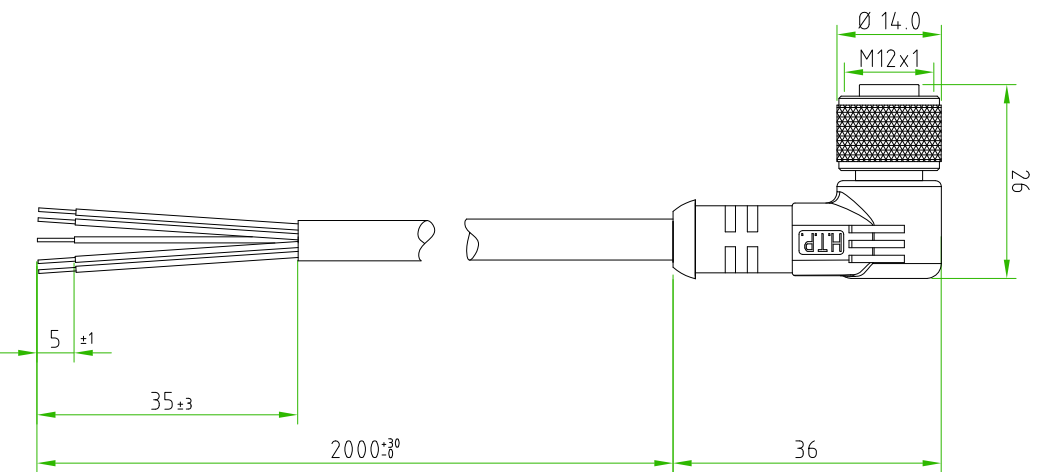

- BROWN ○ — C 1
- WHITE ○ — C 2
- BLUE ○ — C 3
- BLACK ○ — C 4
- GREY ○ — C 5

CABLE FEATURES		CONNECTOR FEATURES	
CONNECTOR TYPE	M12 90°	CONNECTOR TYPE	FEMALE SPOLES
NUMBER OF CONDUCTORS	N°5	CABLE LENGTH	2000mm
CONDUCTOR SECTION	0,25mm ²	PROTECTION CLASS	IP69K
CABLE MATERIAL	PUR	STRIPPING	35mm STANDARD
COATING COLOUR	BLACK	PEELING AND TINNING	5mm STANDARD
CONDUCTOR INSULATION MATERIAL	PUR	NUMBER OF CONTACTS CONNECTED	N°5
		RATED VOLTAGE	60V AC/DC
		RATED CURRENT	4A
		CONNECTOR WITH H.T.P. LOGO	
H.T.P. CABLE CODE	CAVO C-5		

TOLLERANZE	±0,3	DISIGNAZIONE	DATA	SCALA	DISIGNO N.
UDM	ANGOLO	LORENZO CHINNO CONTROLLATO	04.10.13	1:1	
DESCRIZIONE	M12 FEMALE 90° 5 POLES WITH CABLE PUR/PUR 5X0 34,mm ² BLACK L=2m CONNECTOR WITH H.T.P. LOGO		TPO	M12	MATERIALE
H.T.P. HIGH TECH PRODUCTS			CODE	12FA5C2Z	