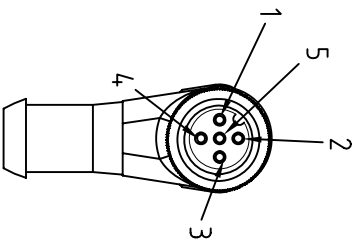

- BROWN — C 1
- WHITE — C 2
- BLUE — C 3
- BLACK — C 4
- GREY — C 5

CABLE FEATURES		CONNECTOR FEATURES	
TYPE CONTACT		FEMALE SPOLES	
CABLE LENGTH		3000mm	
PROTECTION CLASS		IP69K	
STRIPPING		35mm STANDARD	
PEELING		5mm STANDARD	
NUMBER OF CONTACTS CONNECTED		N°5	
H.T.P. CABLE CODE		B	
NUMBER OF CONDUCTORS		n°5	
CONDUCTOR SECTION		0.34mm ²	
CABLE MATERIAL		PVC CEI2022	
COATING COLOUR		BLACK	
CONDUCTOR INSULATION MATERIAL		PVC	

TOLLERANZE	DISEGNATORE	DATA	SCALA	DISEGNO N.
U4H	LORENZO CHINNO CONTROLLATO	25.03.09	1:1	
DESCRIZIONE		TR0		MATERIALE
M12 CONNECTOR FEMALE 90° 5POLES WITH CABLE PVC/PVC			M12	
5X0.34mm ² CEI2022 BLACK LENGTH 3M				
		H.T.P. HIGH TECH PRODUCTS		12FA5B3Z