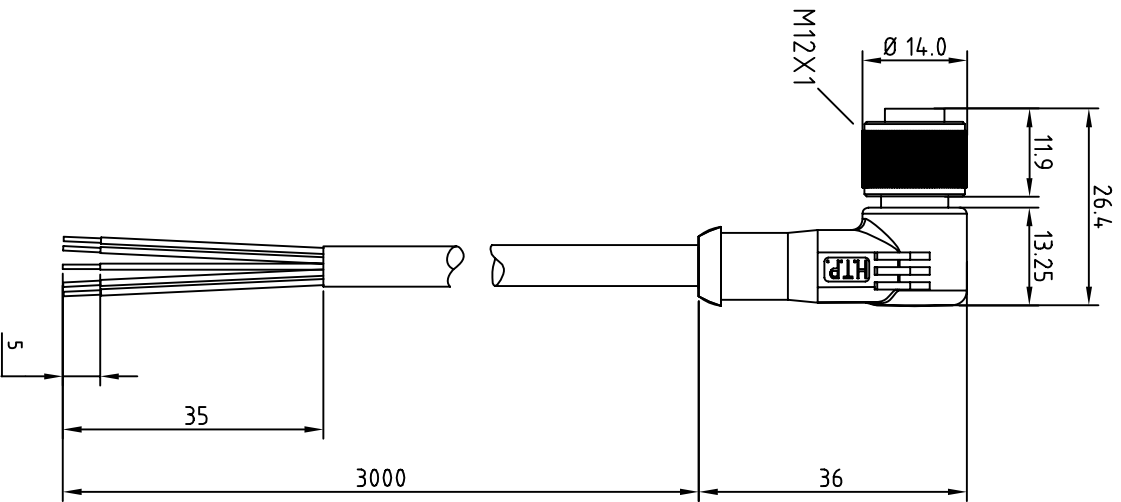

- BROWN — C 1
- WHITE — C 2
- BLUE — C 3
- BLACK — C 4
- GREY — C 5

CABLE FEATURES		CONNECTOR FEATURES	
TYPE CONTACT		FEMALE SPOLES	
CABLE LENGTH		3000mm	
PROTECTION CLASS		IP69K	
STRIPPING		35mm STANDARD	
PEELING		5mm STANDARD	
NUMBER OF CONTACTS CONNECTED		N°5	
H.T.P. CABLE CODE		B	
NUMBER OF CONDUCTORS		n°5	
CONDUCTOR SECTION		0.34mm ²	
CABLE MATERIAL		PVC CEI2022	
COATING COLOUR		BLACK	
CONDUCTOR INSULATION MATERIAL		PVC	

TOLLERANZE	DISEGNATORE	DATA	SCALA	DISEGNO N.
U4H	LORENZO CHINNO CONTROLLATO	25.03.09	1:1	
DESCRIZIONE		TR0		MATERIALE
M12 CONNECTOR FEMALE 90° 5POLES WITH CABLE PVC/PVC			M12	
5X0.34mm ² CEI2022 BLACK LENGTH 3M				
		H.T.P. HIGH TECH PRODUCTS		12FA5B3Z