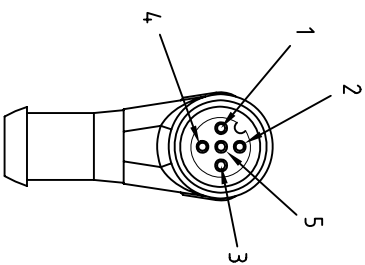

- BROWN \_\_\_\_\_ C 1
- WHITE \_\_\_\_\_ C 2
- BLUE \_\_\_\_\_ C 3
- BLACK \_\_\_\_\_ C 4
- GREY \_\_\_\_\_ C 5

CABLE FEATURES		CONNECTOR FEATURES	
CONNECTOR TYPE	M12	CONNECTOR WITH H.T.P. LOGO	N°5
CONTACT TYPE	FEMALE SPOLES	H.T.P. CABLE CODE	B
CABLE LENGTH	2000mm	NUMBER OF CONDUCTORS	n°5
PROTECTION CLASS	IP69K	CONDUCTOR SECTION	0.34mm <sup>2</sup>
STRIPPING	35mm STANDARD	CABLE MATERIAL	PVC CEI2022
PEELING	5mm STANDARD	COATING COLOUR	BLACK
NUMBER OF CONTACTS CONNECTED	N°5	CONDUCTOR INSULATION MATERIAL	PVC

TOLLERANZE	DISEGNATORE	DATA	SCALA	DISEGNO N.	
U4H	ANGOLO	LORENZO CHINNO CONTROLLATO	25.08.09	1:1	
DESCRIZIONE		M12 FEMALE ANGLED 90° 5 POLES WITH CABLE PVC/PVC CEI2022 5X0.34mm <sup>2</sup> BLACK COLOUR L=2m		TR0	MATERIALE
		<b>H.T.P.</b> HIGH TECH PRODUCTS		<b>12FA5B2Z</b>	