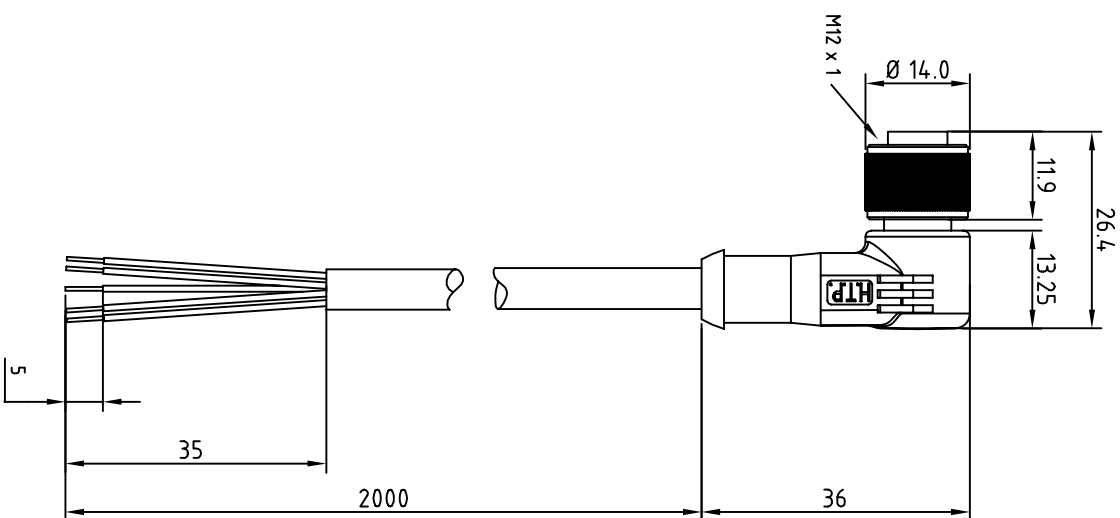

- BROWN \_\_\_\_\_ C 1
- WHITE \_\_\_\_\_ C 2
- BLUE \_\_\_\_\_ C 3
- BLACK \_\_\_\_\_ C 4
- GREY \_\_\_\_\_ C 5

CABLE FEATURES		CONNECTOR FEATURES	
CONNECTOR TYPE	M12	CONNECTOR WITH H.T.P. LOGO	N°5
CONTACT TYPE	FEMALE SPOLES	H.T.P. CABLE CODE	B
CABLE LENGTH	2000mm	NUMBER OF CONDUCTORS	n°5
PROTECTION CLASS	IP69K	CONDUCTOR SECTION	0.34mm <sup>2</sup>
STRIPPING	35mm STANDARD	CABLE MATERIAL	PVC CEI2022
PEELING	5mm STANDARD	COATING COLOUR	BLACK
NUMBER OF CONTACTS CONNECTED	N°5	CONDUCTOR INSULATION MATERIAL	PVC

TOLLERANZE	DISEGNATORE	DATA	SCALA	DISEGNO N.	
U4H	ANGOLO	LORENZO CHINNO CONTROLLATO	25.08.09	1:1	
DESCRIZIONE		M12 FEMALE ANGLED 90° 5 POLES WITH CABLE PVC/PVC CEI2022 5X0.34mm <sup>2</sup> BLACK COLOUR L=2m		TR0	MATERIALE
		<b>H.T.P.</b> HIGH TECH PRODUCTS		<b>12FA5B2Z</b>	