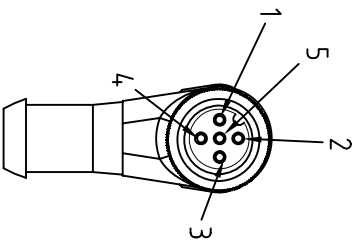

- BROWN — C 1
- WHITE — C 2
- BLUE — C 3
- BLACK — C 4
- GREY — C 5

CABLE FEATURES	CONNECTOR FEATURES
TYPE CONTACT	FEMALE SPOLES
CABLE LENGTH	10000mm
PROTECTION CLASS	IP69K
STRIPPING	35mm STANDARD
PEELING	5mm STANDARD
NUMBER OF CONTACTS CONNECTED	N°5
H.T.P. CABLE CODE	B
NUMBER OF CONDUCTORS	n°5
CONDUCTOR SECTION	0.34mm <sup>2</sup>
CABLE MATERIAL	PVC CEI2022
COATING COLOUR	BLACK
CONDUCTOR INSULATION MATERIAL	PVC

TOLLERANZE		DISIGNATORE		DATA		SCALA		DESIGNO K.	
U4H	ANGOLO	LORENZO CHINNO	CONTROLATO	25.03.09	1:1			MATERIALE	
DESCRIZIONE									
M12 CONNECTOR FEMALE 90° 5POLES WITH CABLE PVC/PVC									
5X0.34mm <sup>2</sup> CEI2022 BLACK LENGTH 10m									
HTP HIGH TECH PRODUCTS								HTP	
H.T.P.								12FA5B10	