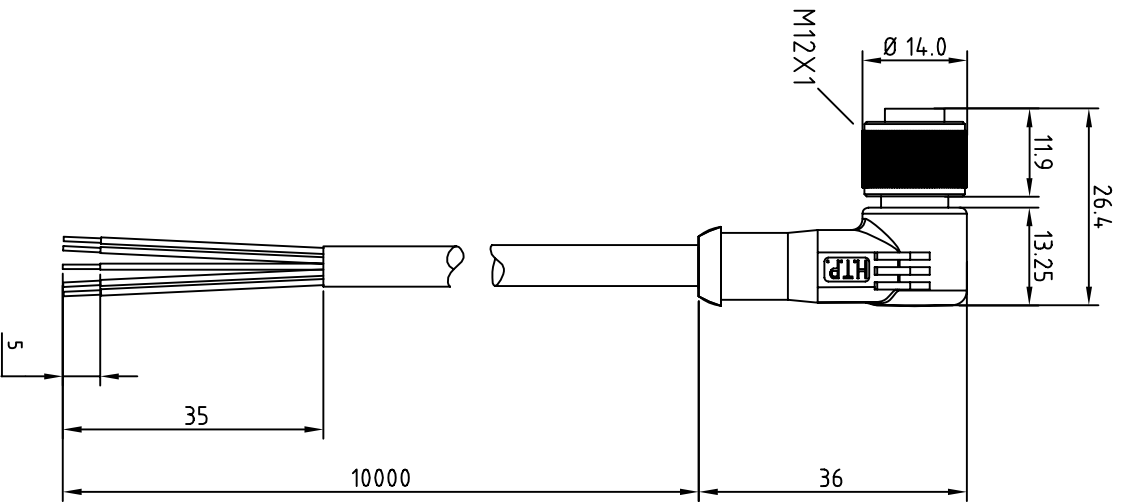

- BROWN — C 1
- WHITE — C 2
- BLUE — C 3
- BLACK — C 4
- GREY — C 5

CABLE FEATURES	CONNECTOR FEATURES
TYPE CONTACT	FEMALE SPOLES
CABLE LENGTH	10000mm
PROTECTION CLASS	IP69K
STRIPPING	35mm STANDARD
PEELING	5mm STANDARD
NUMBER OF CONTACTS CONNECTED	N°5
H.T.P. CABLE CODE	B
NUMBER OF CONDUCTORS	n°5
CONDUCTOR SECTION	0.34mm <sup>2</sup>
CABLE MATERIAL	PVC CEI2022
COATING COLOUR	BLACK
CONDUCTOR INSULATION MATERIAL	PVC

TOLLERANZE		DISIGNATORE		DATA		SCALA		DESIGNO K.	
U4H	ANGOLO	LORENZO CHINNO	CONTROLATO	25.03.09	1:1			MATERIALE	
DESCRIZIONE									
M12 CONNECTOR FEMALE 90° 5POLES WITH CABLE PVC/PVC									
5X0.34mm <sup>2</sup> CEI2022 BLACK LENGTH 10m									
HTP HIGH TECH PRODUCTS								HTP	
H.T.P.								12FA5B10	