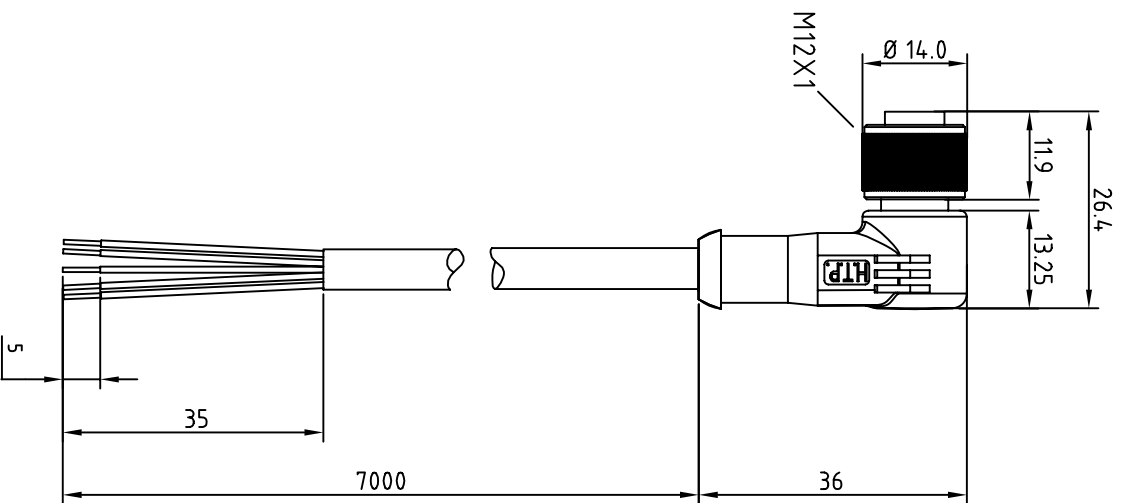

- BROWN — C 1
- WHITE — C 2
- BLUE — C 3
- BLACK — C 4
- GREY — C 5

CABLE FEATURES		CONNECTOR FEATURES	
TYPE CONTACT		FEMALE SPOLES	
CABLE LENGTH		7000mm	
PROTECTION CLASS		IP69K	
STRIPPING		35mm STANDARD	
PEELING		5mm STANDARD	
NUMBER OF CONTACTS CONNECTED		N°5	
H.T.P. CABLE CODE		A	
NUMBER OF CONDUCTORS		n°5	
CONDUCTOR SECTION		0.25mm ²	
CABLE MATERIAL		PVC CEI2022	
COATING COLOUR		BLACK	
CONDUCTOR INSULATION MATERIAL		PVC	

TOLLERANZE		DISIGNATORE		DATA		SCALA		DESIGNO K.	
U4H	ANGOLO	LORENZO CHINNO	CONTROLATO	25.03.09	1:1			MATERIALE	
DESCRIZIONE									
M12 CONNECTOR FEMALE 90° 5POLES WITH CABLE PVC/PVC									
5X0.25mm ² CEI2022 BLACK LENGTH 7m									
HTP HIGH TECH PRODUCTS								HTP	
H.T.P.								12FA5A7Z	