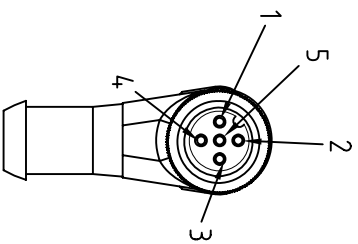

- BROWN — C 1
- WHITE — C 2
- BLUE — C 3
- BLACK — C 4
- GREY — C 5

CABLE FEATURES		CONNECTOR FEATURES	
TYPE CONTACT		FEMALE SPOLES	
CABLE LENGTH		7000mm	
PROTECTION CLASS		IP69K	
STRIPPING		35mm STANDARD	
PEELING		5mm STANDARD	
NUMBER OF CONTACTS CONNECTED		N°5	
H.T.P. CABLE CODE		A	
NUMBER OF CONDUCTORS		n°5	
CONDUCTOR SECTION		0.25mm ²	
CABLE MATERIAL		PVC CEI2022	
COATING COLOUR		BLACK	
CONDUCTOR INSULATION MATERIAL		PVC	

TOLLERANZE		DISIGNATORE		DATA		SCALA		DESIGNO K.	
U4H	ANGOLO	LORENZO CHINNO	CONTROLATO	25.03.09	1:1			MATERIALE	
DESCRIZIONE									
M12 CONNECTOR FEMALE 90° 5POLES WITH CABLE PVC/PVC									
5X0.25mm ² CEI2022 BLACK LENGTH 7m									
HTP HIGH TECH PRODUCTS								HTP	
H.T.P.								12FA5A7Z	