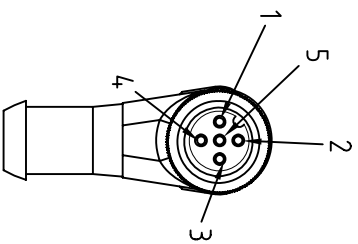

- BROWN — C 1
- WHITE — C 2
- BLUE — C 3
- BLACK — C 4
- GREY — C 5

CABLE FEATURES		CONNECTOR FEATURES	
TYPE CONTACT	FEMALE SPOLES	CABLE LENGTH	3000mm
PROTECTION CLASS	IP69K	STRIPPING	35mm STANDARD
PEELING	5mm STANDARD	NUMBER OF CONTACTS CONNECTED	N°5
H.T.P. CABLE CODE	A	NUMBER OF CONDUCTORS	n°5
CONDUCTOR SECTION	0.25mm <sup>2</sup>	CABLE MATERIAL	PVC CEI2022
CONDUCTOR COLOUR	BLACK	CONDUCTOR INSULATION MATERIAL	PVC

TOLLERANZE		DISIGNATORE		DATA		SCALA		DESIGNO K.	
U4H	ANGOLO	LORENZO CHINNO	CONTROLATO	25.03.09	1:1			MATERIALE	
DESCRIZIONE									
M12 CONNECTOR FEMALE 90° 5POLES WITH CABLE PVC/PVC									
5X0.25mm <sup>2</sup> CEI2022 BLACK LENGTH 3m									
HTP HIGH TECH PRODUCTS								HTP	
H.T.P.								12FA5A3Z	