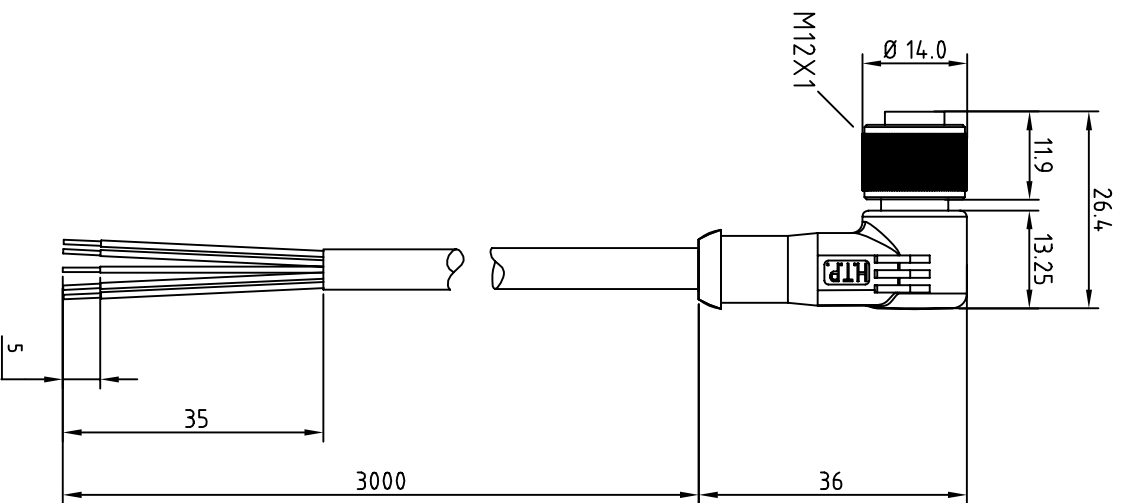

- BROWN — C 1
- WHITE — C 2
- BLUE — C 3
- BLACK — C 4
- GREY — C 5

CABLE FEATURES		CONNECTOR FEATURES	
TYPE CONTACT	FEMALE SPOLES	CABLE LENGTH	3000mm
PROTECTION CLASS	IP69K	STRIPPING	35mm STANDARD
PEELING	5mm STANDARD	NUMBER OF CONTACTS CONNECTED	N°5
H.T.P. CABLE CODE	A	NUMBER OF CONDUCTORS	n°5
CONDUCTOR SECTION	0.25mm <sup>2</sup>	CABLE MATERIAL	PVC CEI2022
CONDUCTOR COLOUR	BLACK	CONDUCTOR INSULATION MATERIAL	PVC

TOLLERANZE		DISIGNATORE		DATA		SCALA		DESIGNO K.	
U4H	ANGOLO	LORENZO CHINNO	CONTROLATO	25.03.09	1:1			MATERIALE	
DESCRIZIONE									
M12 CONNECTOR FEMALE 90° 5POLES WITH CABLE PVC/PVC									
5X0.25mm <sup>2</sup> CEI2022 BLACK LENGTH 3m									
HTP HIGH TECH PRODUCTS								HTP	
H.T.P.								12FA5A3Z	