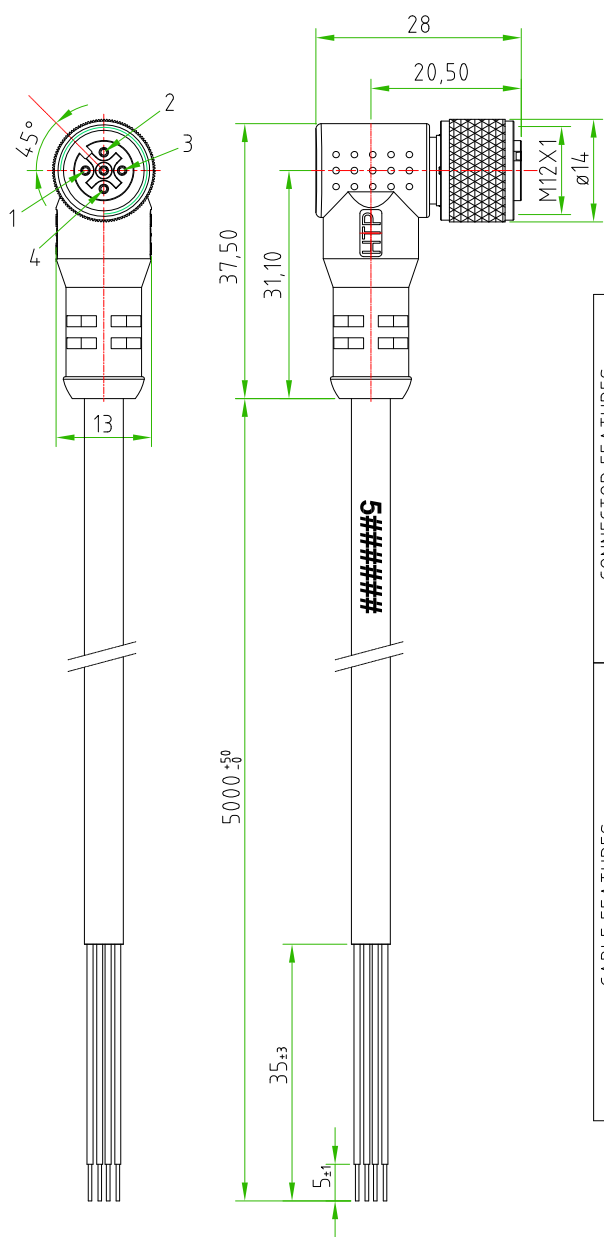

Rev.	Modify	Date	Signed	Approved
Rev.	Modify	Date	Signed	Approved
Rev.	Modify	Date	Signed	Approved

- BROWN ○ ————— C 1
- WHITE ○ ————— C 2
- BLUE ○ ————— C 3
- BLACK ○ ————— C 4

CONNECTOR FEATURES	PRODUCT TYPE	M12 CIRCULAR CONNECTOR WITH MOULDED CABLE
	CONNECTOR TYPE	ANGLED 90°
	CONTACTS TYPE	FEMALE 4POLES
	NUMBER OF CONTACTS CONNECTED	N°4
	PROTECTION CLASS	IP69K
	RATED VOLTAGE	250V AC/DC
	RATED CURRENT	4A
CONNECTOR WITH H.T.P.LOGO		
CABLE FEATURES	H.T.P.CABLE CODE	CAVO B-4
	NUMBER OF CONDUCTORS	N°4
	CONDUCTORS SECTION	0,34mm ²
	CABLE MATERIAL	PVC (CEI2022)
	COATING COLOUR	BLACK
	CONDUCTORS INSULATION MATERIAL	PVC
	CABLE LENGHT	5000mm
	STRIPPING	35mm STANDARD
PEELING AND TINNING	5mm STANDARD	
ON THE CABLE, NEAR THE CONNECTOR HEAD, MUST BE SILK PRINTED THE H.T.P. PRODUCTION DATE CODE 5#####		

<i>CUSTOMER APPROVAL</i>	
<i>SIGNATURE</i>	<i>DATE</i>
<i>PLEASE SIGN AND RETURN</i>	

A4

Designer	CIMMINO L.	Date	2014-11-05	Tolerance	±0.3	Units:	mm	Series	M12	Drawing n.
Approved	MAZZOLA M.	Date	2014-11-05	Scale	1:1	Size:	A4	Customer code:		

DESCRIPTION
 CIRCULAR CONNECTOR M12, FEMALE, ANGLED 90°, 4POLES,
 WITH CABLE PVC/PVC CEI2022 4x0.34mm², BLACK COLOUR,
 L=5m, CONNECTOR WITH H.T.P. LOGO

H.T.P. PART NUMBER
 12FA4B5Z