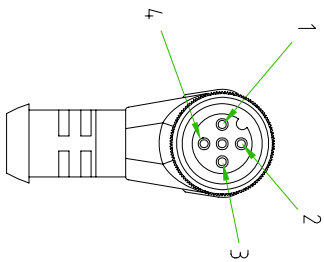

- BROWN ————— C 1
- WHITE ————— C 2
- BLUE ————— C 3
- BLACK ————— C 4

CABLE FEATURES		CONNECTOR FEATURES	
CONNECTOR TYPE	M12 90°	CONNECTOR WITH H.T.P. LOGO	N°4
CONTACT TYPE	FEMALE 4POLES	H.T.P. CABLE CODE	B
CABLE LENGTH	30000mm	NUMBER OF CONDUCTORS	N°4
PROTECTION CLASS	IP69K	CONDUCTOR SECTION	0.34mm ²
STRIPPING	35mm STANDARD	CABLE MATERIAL	PVC CEI2022
PEELING AND TINNING	5mm STANDARD	COATING COLOUR	BLACK
NUMBER OF CONTACTS CONNECTED	N°4	CONDUCTOR INSULATION MATERIAL	PVC

TOLLERANZE	±0.3	DISIGNATORE	DATA	SCALA	DISIGNO N.
UDM	ANGOLO	LORENZO CHINNO CONTROLLATO	03.04.12	1:1	
DESCRIZIONE		M12 FEMALE 90° 4. POLES. WITH CABLE		TR90	MATERIALE
		PVC/PVC,CEI2022,4X0.34mm ² ,BLACK,L=30m		M12	
HTP HIGH TECH PRODUCTS				12FA4B30	