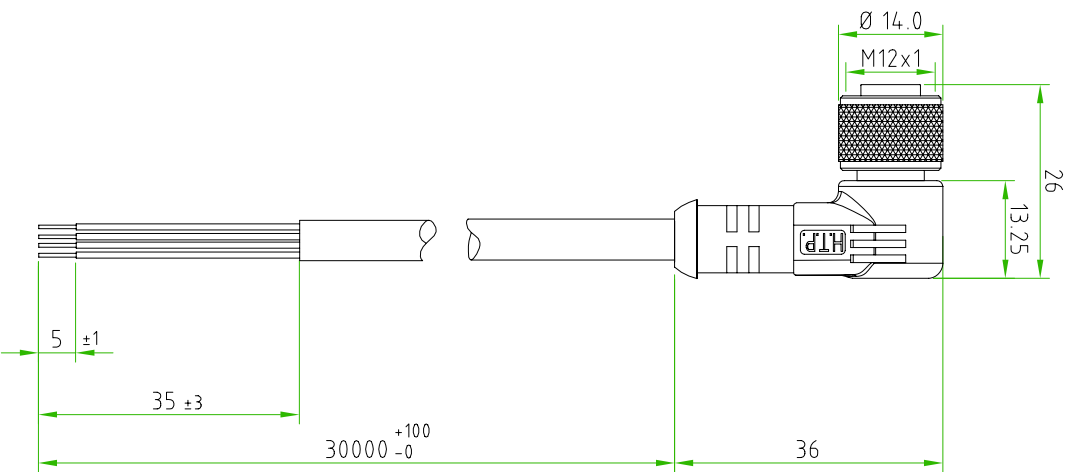

- BROWN ————— C 1
- WHITE ————— C 2
- BLUE ————— C 3
- BLACK ————— C 4

CABLE FEATURES		CONNECTOR FEATURES	
CONNECTOR TYPE	M12 90°	CONNECTOR WITH H.T.P. LOGO	N°4
CONTACT TYPE	FEMALE 4POLES	H.T.P. CABLE CODE	B
CABLE LENGTH	30000mm	NUMBER OF CONDUCTORS	N°4
PROTECTION CLASS	IP69K	CONDUCTOR SECTION	0.34mm ²
STRIPPING	35mm STANDARD	CABLE MATERIAL	PVC CEI2022
PEELING AND TINNING	5mm STANDARD	COATING COLOUR	BLACK
NUMBER OF CONTACTS CONNECTED	N°4	CONDUCTOR INSULATION MATERIAL	PVC

TOLLERANZE	±0.3	DISIGNATORE	DATA	SCALA	DISIGNO N.
UDM	ANGOLO	LORENZO CHINNO CONTROLLATO	03.04.12	1:1	
DESCRIZIONE		M12 FEMALE 90° 4. POLES. WITH CABLE		TR90	MATERIALE
		PVC/PVC,CEI2022,4X0.34mm ² ,BLACK,L=30m		M12	
HTP HIGH TECH PRODUCTS				12FA4B30	