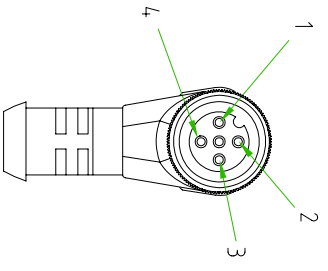

- BROWN _____ C 1
- WHITE _____ C 2
- BLUE _____ C 3
- BLACK _____ C 4

CABLE FEATURES		CONNECTOR FEATURES	
CONNECTOR TYPE	M12 90°	CONNECTOR WITH H.T.P. LOGO	N°4
CONTACT TYPE	FEMALE 4POLES	H.T.P. CABLE CODE	B
CABLE LENGTH	1000mm	NUMBER OF CONDUCTORS	N°4
PROTECTION CLASS	IP69K	CONDUCTOR SECTION	0.34mm ²
STRIPPING	35mm STANDARD	CABLE MATERIAL	PVC CEI2022
PEELING AND TINNING	5mm STANDARD	COATING COLOUR	BLACK
NUMBER OF CONTACTS CONNECTED	N°4	CONDUCTOR INSULATION MATERIAL	PVC

TOLLERANZE	DISIGNATORE	DATA	SCALA	DISIGNO N.
UDM	ANGOLO LORENZO CHINNO CONTROLLATO	24.01.12	1:1	
DESCRIZIONE		M12 FEMALE 90° 4 POLES WITH CABLE		TIPO
PVC/PVC, CEI2022, 4X0.34mm ² , BLACK, L=1m		M12		MATERIALE
H.T.P. HIGH TECH PRODUCTS			12FA4B1Z	