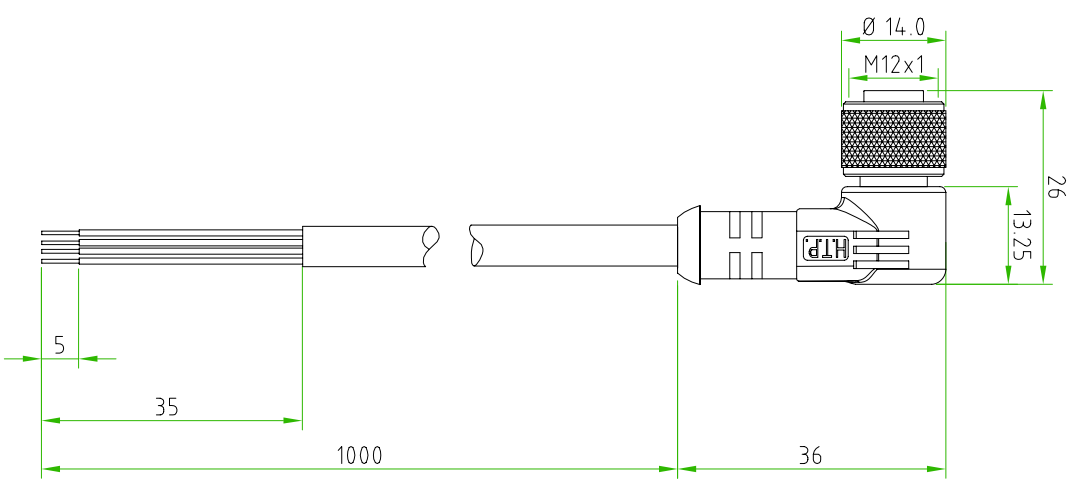

- BROWN _____ C 1
- WHITE _____ C 2
- BLUE _____ C 3
- BLACK _____ C 4

CABLE FEATURES		CONNECTOR FEATURES	
CONNECTOR TYPE	M12 90°	CONNECTOR WITH H.T.P. LOGO	N°4
CONTACT TYPE	FEMALE 4POLES	H.T.P. CABLE CODE	B
CABLE LENGTH	1000mm	NUMBER OF CONDUCTORS	N°4
PROTECTION CLASS	IP69K	CONDUCTOR SECTION	0.34mm ²
STRIPPING	35mm STANDARD	CABLE MATERIAL	PVC CEI2022
PEELING AND TINNING	5mm STANDARD	COATING COLOUR	BLACK
NUMBER OF CONTACTS CONNECTED	N°4	CONDUCTOR INSULATION MATERIAL	PVC

TOLLERANZE	DISIGNATORE	DATA	SCALA	DISIGNO N.
UDM	ANGOLO LORENZO CHINNO CONTROLLATO	24.01.12	1:1	
DESCRIZIONE		M12 FEMALE 90° 4 POLES WITH CABLE		TIPO
PVC/PVC, CEI2022, 4X0.34mm ² , BLACK, L=1m		M12		MATERIALE
H.T.P. HIGH TECH PRODUCTS			12FA4B1Z	