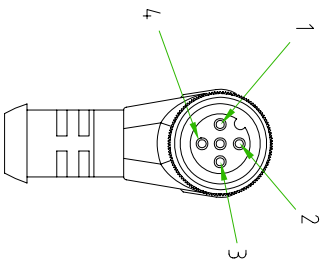

- BROWN ————— C 1
- WHITE ————— C 2
- BLUE ————— C 3
- BLACK ————— C 4

CABLE FEATURES		CONNECTOR FEATURES	
CONNECTOR TYPE	M12 90°	CONNECTOR WITH H.T.P. LOGO	N°4
CONTACT TYPE	FEMALE 4POLES	H.T.P. CABLE CODE	B
CABLE LENGTH	16000mm	NUMBER OF CONDUCTORS	N°4
PROTECTION CLASS	IP69K	CONDUCTOR SECTION	0.34mm <sup>2</sup>
STRIPPING	35mm STANDARD	CABLE MATERIAL	PVC CEI2022
PEELING AND TINNING	5mm STANDARD	COATING COLOUR	BLACK
NUMBER OF CONTACTS CONNECTED	N°4	CONDUCTOR INSULATION MATERIAL	PVC

TOLLERANZE	±0.3	DISIGNATORE	DATA	SCALA	DISIGNO N.
UDM	ANGOLIO	LORENZO CHINNO CONTROLLATO	03.04.12	1:1	
DESCRIZIONE		M12 FEMALE 90° 4. POLES. WITH CABLE		TR90	
		PVC/PVC, CEI2022, 4X0.34mm <sup>2</sup> , BLACK, L=16m		M12	MATERIALE
<b>HTP</b> HIGH TECH PRODUCTS				<b>12FA4B16</b>	