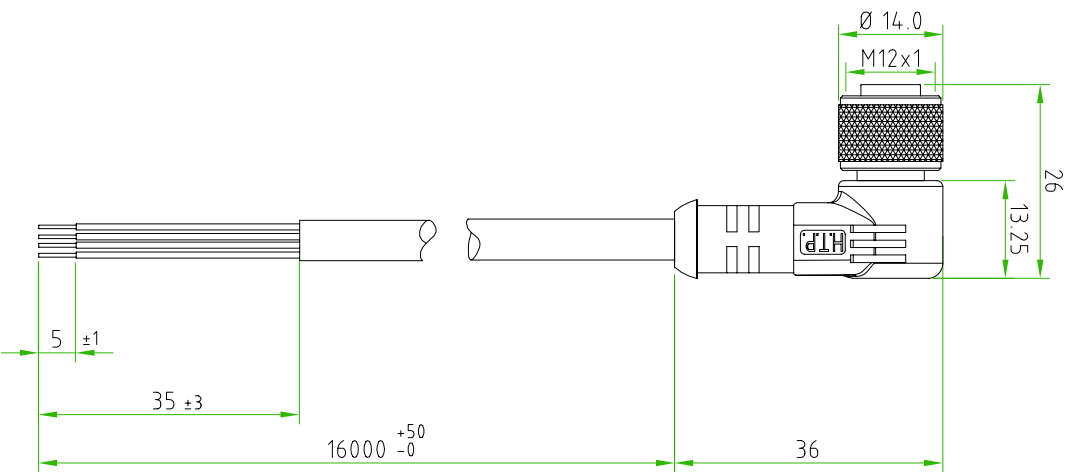

- BROWN ————— C 1
- WHITE ————— C 2
- BLUE ————— C 3
- BLACK ————— C 4

CABLE FEATURES		CONNECTOR FEATURES	
CONNECTOR TYPE	M12 90°	CONNECTOR WITH H.T.P. LOGO	N°4
CONTACT TYPE	FEMALE 4POLES	H.T.P. CABLE CODE	B
CABLE LENGTH	16000mm	NUMBER OF CONDUCTORS	N°4
PROTECTION CLASS	IP69K	CONDUCTOR SECTION	0.34mm <sup>2</sup>
STRIPPING	35mm STANDARD	CABLE MATERIAL	PVC CEI2022
PEELING AND TINNING	5mm STANDARD	COATING COLOUR	BLACK
NUMBER OF CONTACTS CONNECTED	N°4	CONDUCTOR INSULATION MATERIAL	PVC

TOLLERANZE	±0.3	DISIGNATORE	DATA	SCALA	DISIGNO N.
UDM	ANGOLIO	LORENZO CHINNO CONTROLLATO	03.04.12	1:1	
DESCRIZIONE		M12 FEMALE 90° 4. POLES. WITH CABLE		TR90	
		PVC/PVC, CEI2022, 4X0.34mm <sup>2</sup> , BLACK, L=16m		M12	MATERIALE
<b>HTP</b> HIGH TECH PRODUCTS				<b>12FA4B16</b>	