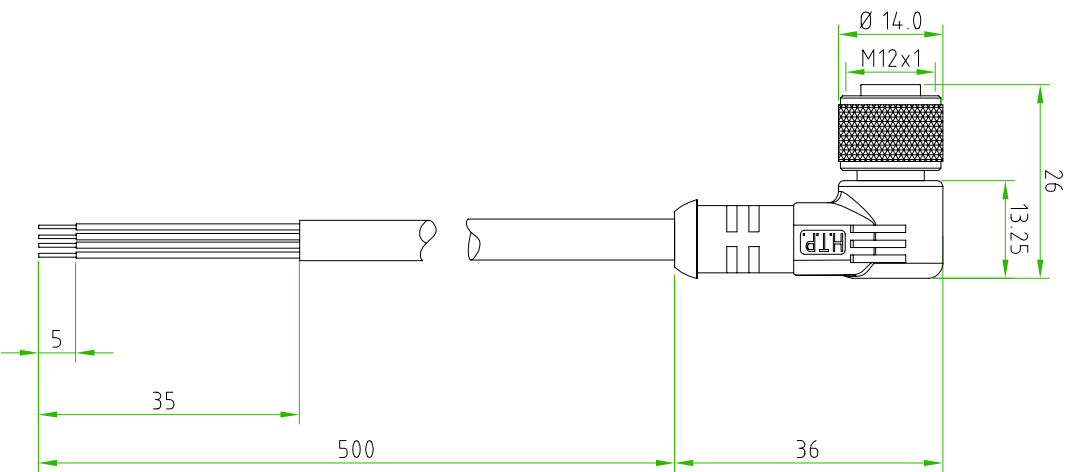

- BROWN _____ C 1
- WHITE _____ C 2
- BLUE _____ C 3
- BLACK _____ C 4

CABLE FEATURES		CONNECTOR FEATURES	
CONNECTOR TYPE	M12 90°	CONNECTOR WITH H.T.P. LOGO	N°4
CONTACT TYPE	FEMALE 4POLES	H.T.P. CABLE CODE	B
CABLE LENGTH	500mm	NUMBER OF CONDUCTORS	N°4
PROTECTION CLASS	IP69K	CONDUCTOR SECTION	0.34mm ²
STRIPPING	35mm STANDARD	CABLE MATERIAL	PVC CEI2022
PEELING AND TINNING	5mm STANDARD	COATING COLOUR	BLACK
NUMBER OF CONTACTS CONNECTED	N°4	CONDUCTOR INSULATION MATERIAL	PVC

TOLLERANZE		DISIGNATORE		DATA		SCALA		DISEGNO N.	
UDM	ANGOLO	LORENZO CHINNO	CONTROLATO	24.01.12	1:1		DISEGNO N.		
DESCRIZIONE		M12 FEMALE 90° 4 POLES WITH CABLE		TP90		M12		MATERIALE	
PVC/PVC,CEI2022,4X0.34mm ² ,BLACK,L=0.5m									