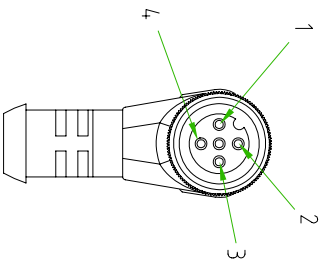

- BROWN _____ C 1
- WHITE _____ C 2
- BLUE _____ C 3
- BLACK _____ C 4

CABLE FEATURES		CONNECTOR FEATURES	
CONNECTOR TYPE	M12 90°	CONNECTOR WITH H.T.P. LOGO	N°4
CONTACT TYPE	FEMALE 4POLES	H.T.P. CABLE CODE	B
CABLE LENGTH	500mm	NUMBER OF CONDUCTORS	N°4
PROTECTION CLASS	IP69K	CONDUCTOR SECTION	0.34mm ²
STRIPPING	35mm STANDARD	CABLE MATERIAL	PVC CEI2022
PEELING AND TINNING	5mm STANDARD	COATING COLOUR	BLACK
NUMBER OF CONTACTS CONNECTED	N°4	CONDUCTOR INSULATION MATERIAL	PVC

TOLLERANZE		DISIGNATORE		DATA		SCALA		DISEGNO N.	
UDM	ANGOLO	LORENZO CHINNO	CONTROLATO	24.01.12	1:1		DISEGNO N.		
DESCRIZIONE		M12 FEMALE 90° 4 POLES WITH CABLE		TP90		M12		MATERIALE	
PVC/PVC,CEI2022,4X0.34mm ² ,BLACK,L=0.5m									