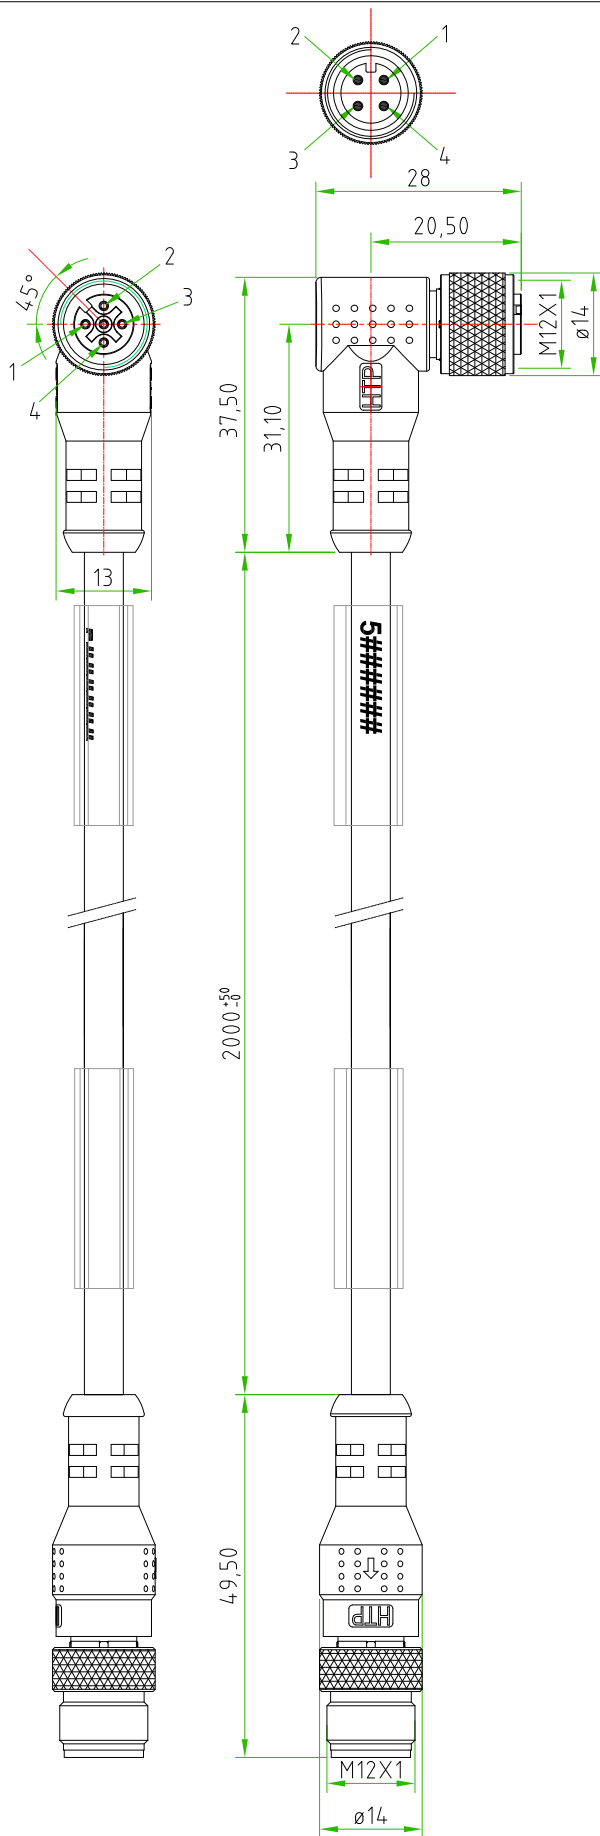

Rev.	Modify	Date	Signed	Approved

Rev.	Modify	Date	Signed	Approved

Rev.	Modify	Date	Signed	Approved

- 1) BROWN 1
- 2) WHITE 2
- 3) BLUE 3
- 4) BLACK 4

CONNECTOR FEATURES	PRODUCT TYPE	EXTENSION M12-M12 CIRCULAR CONNECTORS WITH MOULDED CABLE
	M12 CONNECTOR TYPE	ANGLED 90° FEMALE 4POLES
	M12 CONNECTOR TYPE	STRAIGHT 180° MALE 4POLES
	NUMBER OF CONTACTS CONNECTED	N°4
	PROTECTION CLASS	IP69K
	RATED VOLTAGE	250V AC/DC
RATED CURRENT	4A	
CONNECTORS WITH H.T.P.LOGO		
CABLE FEATURES	H.T.P.CABLE CODE	CAVO A-4
	NUMBER OF CONDUCTORS	N°4
	CONDUCTORS SECTION	0,25mm ²
	CABLE MATERIAL	PVC (CEI2022)
	COATING COLOUR	BLACK
	CONDUCTORS INSULATION MATERIAL	PVC
	CABLE LENGHT	2000mm
ON THE CABLE, NEAR THE CONNECTOR HEAD, MUST BE SILK PRINTED THE H.T.P. PRODUCTION DATE CODE 5#####		
ON THE CABLE MUST BE APPLIED N°2 HOLDERS FOR CABLE MARKING		

CUSTOMER APPROVAL	
SIGNATURE	DATE
PLEASE SIGN AND RETURN	

Designer	SUGLIANI R.	Date	2017-01-31	Tolerance	±0.3	Units:	mm	Series	M12-M12	Drawing n.
Approved	CIMMINO L.	Date	2017-01-31	Scale	1:1	Size:	A4	Customer code:	1-1	

DESCRIPTION
 EXTENSION CIRCULAR CONNECTORS M12,FEMALE, ANGLED 90°,4POLES+M12,MALE, STRAIGHT 180°,4POLES, WITH CABLE PVC/PVC,4x0,25mm²,BLACK COLOUR,L=2m. CONNECTORS WITH H.T.P.LOGO

H.T.P.PART NUMBER

12FA4A2Z12MD