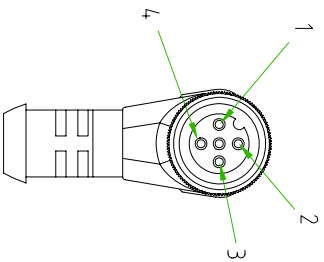

- BROWN _____ C 1
- WHITE _____ C 2
- BLUE _____ C 3
- BLACK _____ C 4

CABLE FEATURES		CONNECTOR FEATURES	
CONNECTOR TYPE	M12 90°	CONNECTOR WITH H.T.P. LOGO	N°4
CONTACT TYPE	FEMALE 4POLES	H.T.P. CABLE CODE	A
CABLE LENGTH	25000mm	NUMBER OF CONDUCTORS	N°4
PROTECTION CLASS	IP69K	CONDUCTOR SECTION	0.25mm ²
STRIPPING	35mm STANDARD	CABLE MATERIAL	PVC CEI2022
PEELING AND TINNING	5mm STANDARD	COATING COLOUR	BLACK
NUMBER OF CONTACTS CONNECTED	N°4	CONDUCTOR INSULATION MATERIAL	PVC

TOLLERANZE	DISIGNATORE	DATA	SCALA	DISIGNO N.
UDM	LORENZO CHINNO CONTROLATO	12.01.11	1:1	
DESCRIZIONE	M12 FEMALE 90° 4 POLES WITH CABLE PVC/PVC, CEI2022, 4X0.25mm ² , BLACK, L=25m	TR90		MATERIALE
		H.T.P. HIGH TECH PRODUCTS		12FA4A25