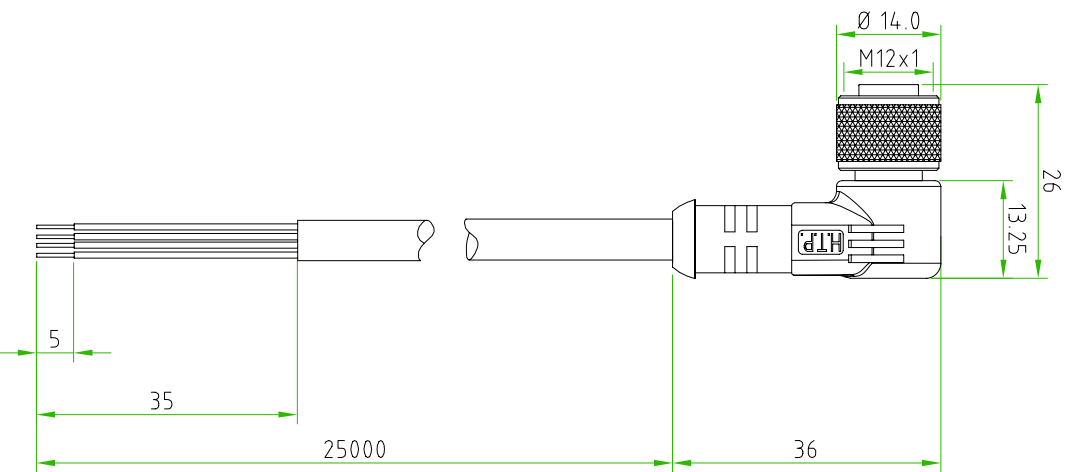

- BROWN _____ C 1
- WHITE _____ C 2
- BLUE _____ C 3
- BLACK _____ C 4

CABLE FEATURES		CONNECTOR FEATURES	
CONNECTOR TYPE	M12 90°	CONNECTOR WITH H.T.P. LOGO	N°4
CONTACT TYPE	FEMALE 4POLES	H.T.P. CABLE CODE	A
CABLE LENGTH	25000mm	NUMBER OF CONDUCTORS	N°4
PROTECTION CLASS	IP69K	CONDUCTOR SECTION	0.25mm ²
STRIPPING	35mm STANDARD	CABLE MATERIAL	PVC CEI2022
PEELING AND TINNING	5mm STANDARD	COATING COLOUR	BLACK
NUMBER OF CONTACTS CONNECTED	N°4	CONDUCTOR INSULATION MATERIAL	PVC

TOLLERANZE	DISIGNATORE	DATA	SCALA	DISIGNO N.
UDM	LORENZO CHINNO CONTROLATO	12.01.11	1:1	
DESCRIZIONE	M12 FEMALE 90° 4 POLES WITH CABLE PVC/PVC, CEI2022, 4X0.25mm ² , BLACK, L=25m	TR90		MATERIALE
		H.T.P. HIGH TECH PRODUCTS		12FA4A25