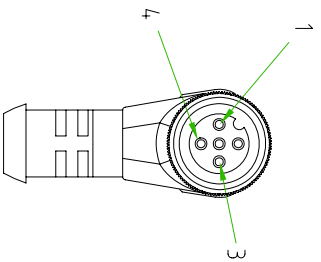

- BROWN ————— C 1
- BLUE ————— C 3
- BLACK ————— C 4

CABLE FEATURES		CONNECTOR FEATURES	
CONNECTOR TYPE	M12 90°	CONNECTOR WITH H.T.P. LOGO	N°3
CONTACT TYPE	FEMALE 3POLES	NUMBER OF CONTACTS CONNECTED	N°3
CABLE LENGTH	5000mm	H.T.P. CABLE CODE	X
PROTECTION CLASS	IP69K	NUMBER OF CONDUCTORS	N°3
STRIPPING	35mm STANDARD	CONDUCTOR SECTION	0.34mm <sup>2</sup>
PEELING AND TINNING	5mm STANDARD	CABLE MATERIAL	PUR
NUMBER OF CONTACTS CONNECTED	N°3	COATING COLOUR	BLACK
CONNECTOR WITH H.T.P. LOGO		CONDUCTOR INSULATION MATERIAL	PVC

TOLLERANZE		DISIGNATORE		DATA		SCALA		DISIGNO N.	
UDM	ANGOLO	LORENZO CHINNO	CONTROLATO	29 08 11	1:1				
DESCRIZIONE		M12 FEMALE 90° 3 POLES, WITH CABLE		TP00		M12		MATERIALE	
		PUR/PVC, 3X0.34mm <sup>2</sup> , BLACK, L=5m							
		H.T.P.		CODICE		<b>12FA3X5Z</b>			
HIGH TECH PRODUCTS									