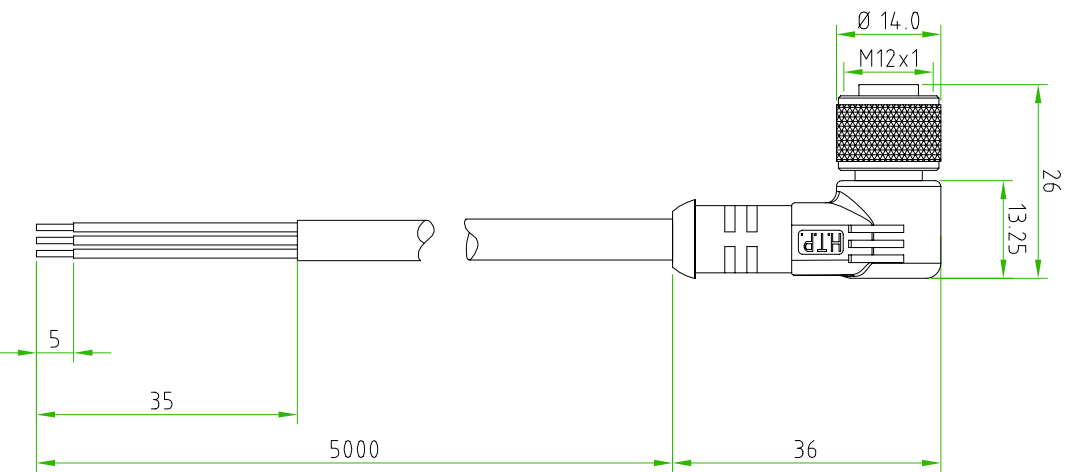

- BROWN ————— C 1
- BLUE ————— C 3
- BLACK ————— C 4

CABLE FEATURES		CONNECTOR FEATURES	
CONNECTOR TYPE	M12 90°	CONNECTOR WITH H.T.P. LOGO	N°3
CONTACT TYPE	FEMALE 3POLES	NUMBER OF CONTACTS CONNECTED	N°3
CABLE LENGTH	5000mm	H.T.P. CABLE CODE	X
PROTECTION CLASS	IP69K	NUMBER OF CONDUCTORS	N°3
STRIPPING	35mm STANDARD	CONDUCTOR SECTION	0.34mm <sup>2</sup>
PEELING AND TINNING	5mm STANDARD	CABLE MATERIAL	PUR
NUMBER OF CONTACTS CONNECTED	N°3	COATING COLOUR	BLACK
CONNECTOR WITH H.T.P. LOGO		CONDUCTOR INSULATION MATERIAL	PVC

TOLLERANZE		DISIGNATORE		DATA		SCALA		DISIGNO N.	
UDM	ANGOLO	LORENZO CHINNO	CONTROLATO	29 08 11	1:1				
DESCRIZIONE		M12 FEMALE 90° 3 POLES, WITH CABLE		TP00		M12		MATERIALE	
		PUR/PVC, 3X0.34mm <sup>2</sup> , BLACK, L=5m							
		H.T.P.		CODICE		<b>12FA3X5Z</b>			
HIGH TECH PRODUCTS									