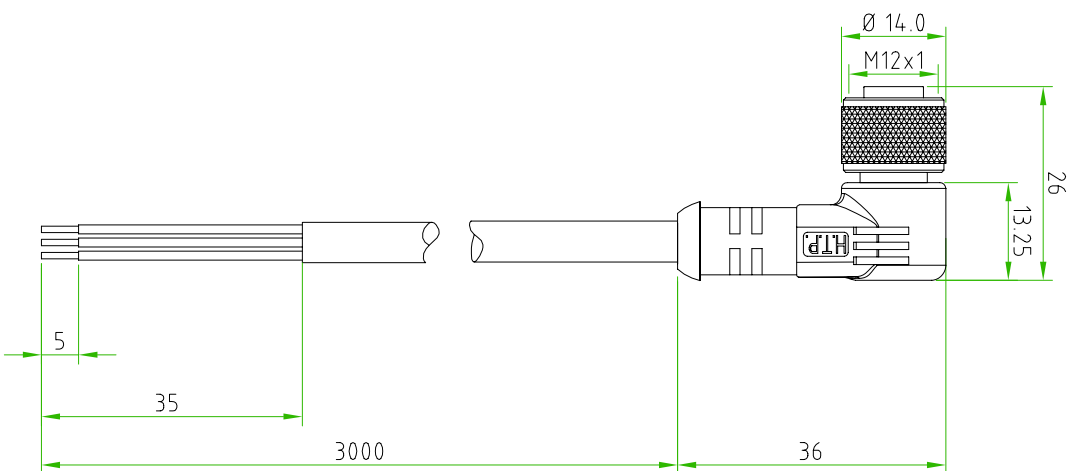

- BROWN ————— C 1
- BLUE ————— C 3
- BLACK ————— C 4

CABLE FEATURES		CONNECTOR FEATURES	
CONNECTOR TYPE	M12 90°	CONNECTOR WITH H.T.P. LOGO	N°3
CONTACT TYPE	FEMALE 3POLES	H.T.P. CABLE CODE	X
CABLE LENGTH	3000mm	NUMBER OF CONDUCTORS	N°3
PROTECTION CLASS	IP69K	CONDUCTOR SECTION	0.34mm ²
STRIPPING	35mm STANDARD	CABLE MATERIAL	PUR
PEELING AND TINNING	5mm STANDARD	COATING COLOUR	BLACK
NUMBER OF CONTACTS CONNECTED	N°3	CONDUCTOR INSULATION MATERIAL	PVC

TOLLERANZE		DISIGNATORE		DATA		SCALA		DISIGNO N.	
UDM	ANGOLO	LORENZO CHINNO	CONTROLATO	29	08	11	1:1		DISIGNO N.
DESCRIZIONE		M12 FEMALE 90° 3 POLES, WITH CABLE		PUR/PVC, 3X0.34mm ² , BLACK, L=3m		M12		MATERIALE	
HTP		H.T.P.		HIGH TECH PRODUCTS		12FA3X3Z			