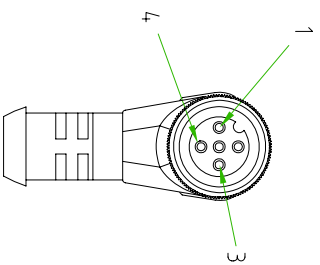

- BROWN ————— C 1
- BLUE ————— C 3
- BLACK ————— C 4

CABLE FEATURES		CONNECTOR FEATURES	
CONNECTOR TYPE	M12 90°	CONNECTOR WITH H.T.P. LOGO	N°3
CONTACT TYPE	FEMALE 3POLES	H.T.P. CABLE CODE	X
CABLE LENGTH	3000mm	NUMBER OF CONDUCTORS	N°3
PROTECTION CLASS	IP69K	CONDUCTOR SECTION	0.34mm ²
STRIPPING	35mm STANDARD	CABLE MATERIAL	PUR
PEELING AND TINNING	5mm STANDARD	COATING COLOUR	BLACK
NUMBER OF CONTACTS CONNECTED	N°3	CONDUCTOR INSULATION MATERIAL	PVC

TOLLERANZE		DISIGNATORE		DATA		SCALA		DISIGNO N.	
UDM	ANGOLO	LORENZO CHINNO	CONTROLATO	29	08	11	1:1		DISIGNO N.
DESCRIZIONE		M12 FEMALE 90° 3 POLES, WITH CABLE		PUR/PVC, 3X0.34mm ² , BLACK, L=3m		M12		MATERIALE	
HTP		H.T.P.		HIGH TECH PRODUCTS		12FA3X3Z			