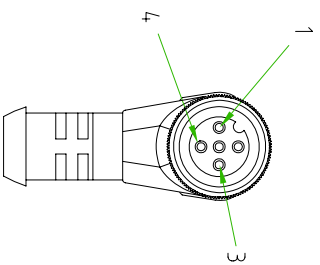

- BROWN — C 1
- BLUE — C 3
- BLACK — C 4

CABLE FEATURES		CONNECTOR FEATURES	
CONNECTOR TYPE	M12 90°	CONNECTOR WITH H.T.P. LOGO	N°3
CONTACT TYPE	FEMALE 3POLES	H.T.P. CABLE CODE	N
CABLE LENGTH	4000mm	NUMBER OF CONDUCTORS	N°3
PROTECTION CLASS	IP69K	CONDUCTOR SECTION	0.25mm ²
STRIPPING	35mm STANDARD	CABLE MATERIAL	PVC CEI2022
PEELING AND TINNING	5mm STANDARD	COATING COLOUR	GREY
NUMBER OF CONTACTS CONNECTED	N°3	CONDUCTOR INSULATION MATERIAL	PVC

TOLLERANZE		DATA		SCALA		DISSEGNO N.	
UDM	ANGOLO	LORENZO CHINNO CONTROLLATO	29 08 11	1:1		DISSEGNO N.	
DESCRIZIONE		M12 FEMALE 90° 3 POLES, WITH CABLE PVC/PVC, CEI2022, 3X0.25mm ² , GREY, L=4m		TR90	M12	MATERIALE	