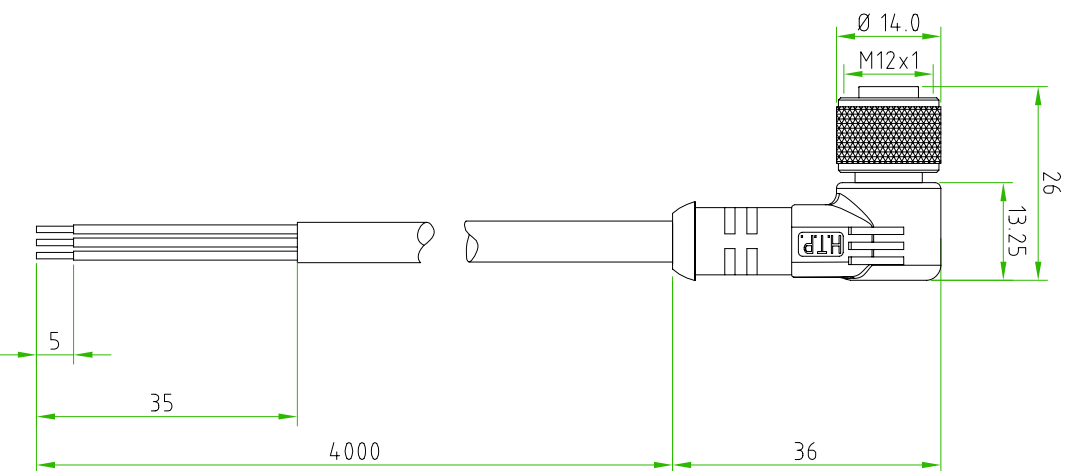

- BROWN — C 1
- BLUE — C 3
- BLACK — C 4

CABLE FEATURES		CONNECTOR FEATURES	
CONNECTOR TYPE	M12 90°	CONNECTOR WITH H.T.P. LOGO	N°3
CONTACT TYPE	FEMALE 3POLES	H.T.P. CABLE CODE	N
CABLE LENGTH	4000mm	NUMBER OF CONDUCTORS	N°3
PROTECTION CLASS	IP69K	CONDUCTOR SECTION	0.25mm ²
STRIPPING	35mm STANDARD	CABLE MATERIAL	PVC CEI2022
PEELING AND TINNING	5mm STANDARD	COATING COLOUR	GREY
NUMBER OF CONTACTS CONNECTED	N°3	CONDUCTOR INSULATION MATERIAL	PVC

TOLLERANZE		DATA		SCALA		DISSEGNO N.	
UDM	ANGOLO	LORENZO CHINNO CONTROLLATO	29 08 11	1:1		DISSEGNO N.	
DESCRIZIONE		M12 FEMALE 90° 3 POLES, WITH CABLE PVC/PVC, CEI2022, 3X0.25mm ² , GREY, L=4m		TR90	M12	MATERIALE	