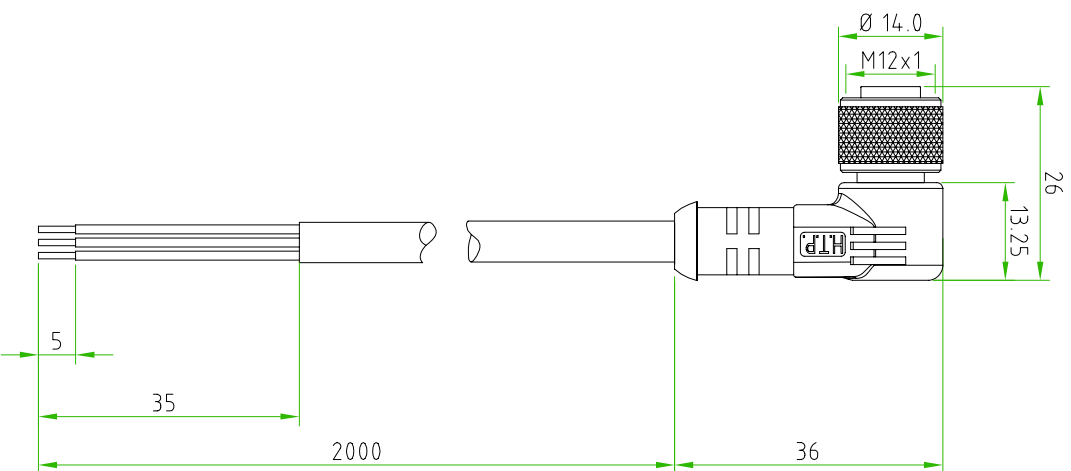

- BROWN — C 1
- BLUE — C 3
- BLACK — C 4

CABLE FEATURES		CONNECTOR FEATURES	
CONNECTOR TYPE	M12 90°	CONNECTOR WITH H.T.P. LOGO	N°3
CONTACT TYPE	FEMALE 3POLES	H.T.P. CABLE CODE	N
CABLE LENGTH	2000mm	NUMBER OF CONDUCTORS	N°3
PROTECTION CLASS	IP69K	CONDUCTOR SECTION	0.25mm ²
STRIPPING	35mm STANDARD	CABLE MATERIAL	PVC CEI2022
PEELING AND TINNING	5mm STANDARD	COATING COLOUR	GREY
NUMBER OF CONTACTS CONNECTED	N°3	CONDUCTOR INSULATION MATERIAL	PVC

TOLLERANZE		DISIGNATORE		DATA		SCALA		DISIGNO N.	
UDM	ANGOLO	LORENZO CHINNO	CONTROLATO	29	08	11	1:1		
DESCRIZIONE		M12 FEMALE 90° 3 POLES, WITH CABLE		TP00		M12		MATERIALE	
		PVC/PVC, CEI2022, 3X0.25mm ² GREY, L=2m							
		H.T.P. HIGH TECH PRODUCTS		CODICE		12FA3N2Z			