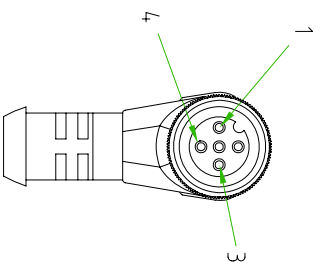

- BROWN — C 1
- BLUE — C 3
- BLACK — C 4

CABLE FEATURES		CONNECTOR FEATURES	
CONNECTOR TYPE	M12 90°	CONNECTOR WITH H.T.P. LOGO	N°3
CONTACT TYPE	FEMALE 3POLES	H.T.P. CABLE CODE	N
CABLE LENGTH	2000mm	NUMBER OF CONDUCTORS	N°3
PROTECTION CLASS	IP69K	CONDUCTOR SECTION	0.25mm ²
STRIPPING	35mm STANDARD	CABLE MATERIAL	PVC CEI2022
PEELING AND TINNING	5mm STANDARD	COATING COLOUR	GREY
NUMBER OF CONTACTS CONNECTED	N°3	CONDUCTOR INSULATION MATERIAL	PVC

TOLLERANZE		DISIGNATORE		DATA		SCALA		DISIGNO N.	
UDM	ANGOLO	LORENZO CHINNO	CONTROLATO	29	08	11	1:1		
DESCRIZIONE		M12 FEMALE 90° 3 POLES, WITH CABLE		TP00		M12		MATERIALE	
		PVC/PVC, CEI2022, 3X0.25mm ² GREY, L=2m							
		H.T.P. HIGH TECH PRODUCTS		CODICE		12FA3N2Z			