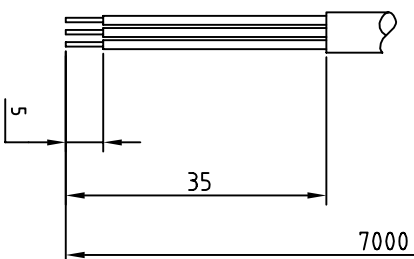

BROWN ——— C 1  
 BLUE ——— C 3  
 BLACK ——— C 4

CABLE FEATURES		CONNECTOR FEATURES	
TYPE CONTACT		FEMALE 3POLES	
CABLE LENGTH		7000mm	
PROTECTION CLASS		IP69K	
STRIPPING		35mm STANDARD	
PEELING		5mm STANDARD	
NUMBER OF CONTACTS CONNECTED		N°3	
H.T.P. CABLE CODE		A	
NUMBER OF CONDUCTORS		n°3	
CONDUCTOR SECTION		0.25mm	
CABLE MATERIAL		PVC	
COATING COLOUR		GREY	
CONDUCTOR INSULATION MATERIAL		PVC	

TOLLERANZE		DISEGNATORE		DATA		SCALA		DISEGNO N.	
VALI	ANGOLI	LORENZO CHINNO	CONTROLLATO	30.10.08		1:1			
DESCRIZIONE		M12 FEMALE 90° 3 POLES, WITH CABLE		TP0		M12		MATERIALE	
		PVC/PVC/CEI2022.3X0.25mm <sup>2</sup> .GREY.L=7m							
<b>HTP</b> HIGH TECH PRODUCTS		<b>HTP</b>		<b>H.T.P.</b>		<b>12FA3L7Z</b>			