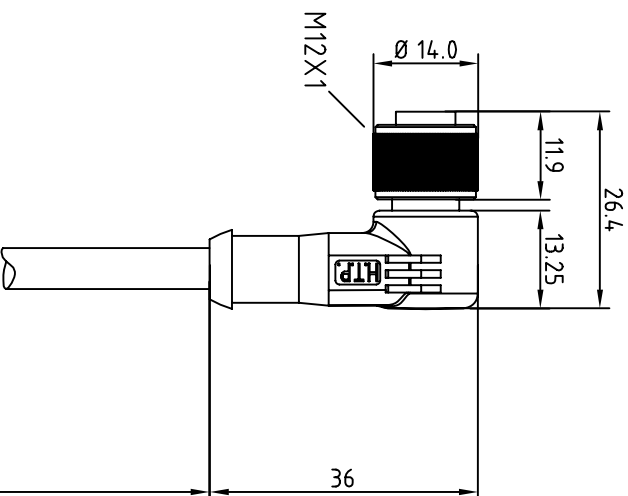

BROWN ——— C 1  
 BLUE ——— C 3  
 BLACK ——— C 4

CABLE FEATURES		CONNECTOR FEATURES	
TYPE CONTACT		FEMALE 3POLES	
CABLE LENGTH		7000mm	
PROTECTION CLASS		IP69K	
STRIPPING		35mm STANDARD	
PEELING		5mm STANDARD	
NUMBER OF CONTACTS CONNECTED		N°3	
H.T.P. CABLE CODE		A	
NUMBER OF CONDUCTORS		n°3	
CONDUCTOR SECTION		0.25mm	
CABLE MATERIAL		PVC	
COATING COLOUR		GREY	
CONDUCTOR INSULATION MATERIAL		PVC	

TOLLERANZE		DISEGNATORE		DATA		SCALA		DISEGNO N.	
VALI	ANGOLI	LORENZO CHINNO	CONTROLLATO	30.10.08		1:1			
DESCRIZIONE		M12 FEMALE 90° 3 POLES, WITH CABLE		TP0		M12		MATERIALE	
		PVC/PVC/CEI2022.3X0.25mm <sup>2</sup> .GREY.L=7m							
<b>HTP</b> HIGH TECH PRODUCTS		<b>HTP</b>		<b>H.T.P.</b>		<b>12FA3L7Z</b>			