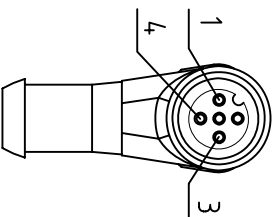

BROWN ——— C 1  
 BLUE ——— C 3  
 BLACK ——— C 4

CABLE FEATURES		CONNECTOR FEATURES	
TYPE CONTACT		FEMALE 3POLES	
CABLE LENGTH		7000mm	
PROTECTION CLASS		IP69K	
STRIPPING		35mm STANDARD	
PEELING		5mm STANDARD	
NUMBER OF CONTACTS CONNECTED		N°3	
H.T.P. CABLE CODE		A	
NUMBER OF CONDUCTORS		n°3	
CONDUCTOR SECTION		0.25mm	
CABLE MATERIAL		PVC	
COATING COLOUR		GREY	
CONDUCTOR INSULATION MATERIAL		PVC	

TOLLERANZE		DISEGNATORE		DATA		SCALA		DISEGNO N.	
VALI	ANGOLI	LORENZO CHINNO	CONTROLLATO	30.10.08		1:1			
DESCRIZIONE		M12 FEMALE 90° 3 POLES, WITH CABLE		TP0		M12		MATERIALE	
		PVC/PVC/CEI2022.3X0.25mm <sup>2</sup> .GREY.L=7m							
<b>HTP</b> HIGH TECH PRODUCTS		<b>HTP</b>		<b>H.T.P.</b>		<b>12FA3L7Z</b>			