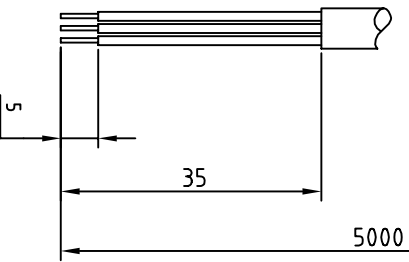

BROWN ——— C 1  
 BLUE ——— C 3  
 BLACK ——— C 4

CABLE FEATURES		CONNECTOR FEATURES	
TYPE CONTACT	FEMALE 3POLES	CABLE LENGTH	5000mm
PROTECTION CLASS	IP69K	STRIPPING	35mm STANDARD
PEELING	5mm STANDARD	NUMBER OF CONTACTS CONNECTED	N°3
H.T.P. CABLE CODE	A	NUMBER OF CONDUCTORS	n°3
CONDUCTOR SECTION	0.25mm	CABLE MATERIAL	PVC
CONDUCTOR INSULATION MATERIAL	PVC	COATING COLOUR	GREY

TOLLERANZE		DISEGNATORE		DATA		SCALA		DISEGNO N.	
U4H	ANGOLO	LORENZO CHINNO	CONTROLATO	30.10.08	1:1	 		MATERIALE	
DESCRIZIONE				TPO		CODICE			
M12 FEMALE 90° 3 POLES, WITH CABLE				M12		12FA3L5Z			
PVC/PVC/CEI2022.3X0.25mm 2.GREY.L=5m									
 <b>H.T.P.</b> HIGH TECH PRODUCTS									