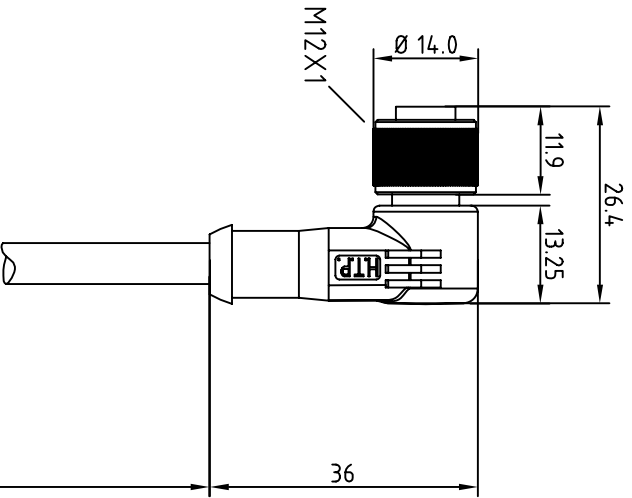

BROWN ——— C 1  
 BLUE ——— C 3  
 BLACK ——— C 4

CABLE FEATURES		CONNECTOR FEATURES	
TYPE CONTACT	FEMALE 3POLES	CABLE LENGTH	5000mm
PROTECTION CLASS	IP69K	STRIPPING	35mm STANDARD
PEELING	5mm STANDARD	NUMBER OF CONTACTS CONNECTED	N°3
H.T.P. CABLE CODE	A	NUMBER OF CONDUCTORS	n°3
CONDUCTOR SECTION	0.25mm	CABLE MATERIAL	PVC
CONDUCTOR INSULATION MATERIAL	PVC	COATING COLOUR	GREY

TOLLERANZE		DISEGNATORE		DATA		SCALA		DISEGNO N.	
U4H	ANGOLO	LORENZO CHINNO	CONTROLATO	30.10.08	1:1	 		MATERIALE	
DESCRIZIONE				TPO		CODICE			
M12 FEMALE 90° 3 POLES, WITH CABLE				M12		12FA3L5Z			
PVC/PVC/CEI2022.3X0.25mm 2.GREY.L=5m									
 <b>H.T.P.</b> HIGH TECH PRODUCTS									