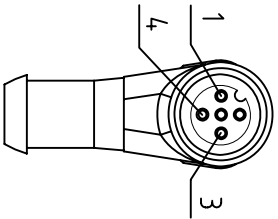

BROWN ——— C 1  
 BLUE ——— C 3  
 BLACK ——— C 4

CABLE FEATURES		CONNECTOR FEATURES	
TYPE CONTACT	FEMALE 3POLES	CABLE LENGTH	5000mm
PROTECTION CLASS	IP69K	STRIPPING	35mm STANDARD
PEELING	5mm STANDARD	NUMBER OF CONTACTS CONNECTED	N°3
H.T.P. CABLE CODE	A	NUMBER OF CONDUCTORS	n°3
CONDUCTOR SECTION	0.25mm	CABLE MATERIAL	PVC
CONDUCTOR INSULATION MATERIAL	PVC	COATING COLOUR	GREY

TOLLERANZE		DISEGNATORE		DATA		SCALA		DISEGNO N.	
U4H	ANGOLO	LORENZO CHINNO	CONTROLATO	30.10.08	1:1	 		MATERIALE	
DESCRIZIONE				TPO		CODICE			
M12 FEMALE 90° 3 POLES, WITH CABLE				M12		12FA3L5Z			
PVC/PVC/CEI2022.3X0.25mm 2.GREY.L=5m									
 <b>H.T.P.</b> HIGH TECH PRODUCTS									