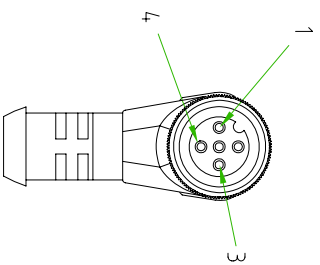

- BROWN ————— C 1
- BLUE ————— C 3
- BLACK ————— C 4

CABLE FEATURES		CONNECTOR FEATURES	
CONNECTOR TYPE	M12 90°	CONNECTOR WITH H.T.P. LOGO	N°3
CONTACT TYPE	FEMALE 3POLES	NUMBER OF CONTACTS CONNECTED	N°3
CABLE LENGTH	5000mm	H.T.P. CABLE CODE	D
PROTECTION CLASS	IP69K	NUMBER OF CONDUCTORS	N°3
STRIPPING	35mm STANDARD	CONDUCTOR SECTION	0.34mm <sup>2</sup>
PEELING AND TINNING	5mm STANDARD	CABLE MATERIAL	PUR
NUMBER OF CONTACTS CONNECTED	N°3	COATING COLOUR	BLACK
CONNECTOR WITH H.T.P. LOGO		CONDUCTOR INSULATION MATERIAL	PP

TOLLERANZE		DISIGNATORE		DATA		SCALA		DISIGNO N.	
UDM	ANGOLO	LORENZO CHINNO	CONTROLATO	29 08 11	1:1				
DESCRIZIONE		M12 FEMALE 90° 3 POLES WITH CABLE		PUR/PP, 3X0.34mm <sup>2</sup> BLACK, L=5m		M12		MATERIALE	
HTP		H.T.P.		HIGH TECH PRODUCTS		12FA3D5Z			