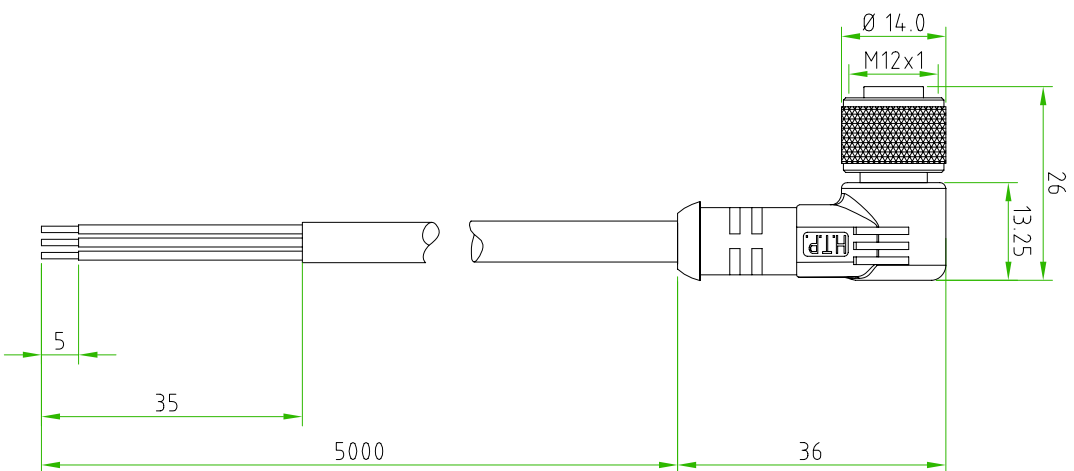

- BROWN ————— C 1
- BLUE ————— C 3
- BLACK ————— C 4

CABLE FEATURES		CONNECTOR FEATURES	
CONNECTOR TYPE	M12 90°	CONNECTOR WITH H.T.P. LOGO	N°3
CONTACT TYPE	FEMALE 3POLES	NUMBER OF CONTACTS CONNECTED	N°3
CABLE LENGTH	5000mm	H.T.P. CABLE CODE	D
PROTECTION CLASS	IP69K	NUMBER OF CONDUCTORS	N°3
STRIPPING	35mm STANDARD	CONDUCTOR SECTION	0.34mm <sup>2</sup>
PEELING AND TINNING	5mm STANDARD	CABLE MATERIAL	PUR
NUMBER OF CONTACTS CONNECTED	N°3	COATING COLOUR	BLACK
CONNECTOR WITH H.T.P. LOGO		CONDUCTOR INSULATION MATERIAL	PP

TOLLERANZE		DISIGNATORE		DATA		SCALA		DISIGNO N.	
UDM	ANGOLO	LORENZO CHINNO	CONTROLATO	29 08 11	1:1				
DESCRIZIONE		M12 FEMALE 90° 3 POLES WITH CABLE		PUR/PP, 3X0.34mm <sup>2</sup> BLACK, L=5m		M12		MATERIALE	
HTP		H.T.P.		HIGH TECH PRODUCTS		12FA3D5Z			