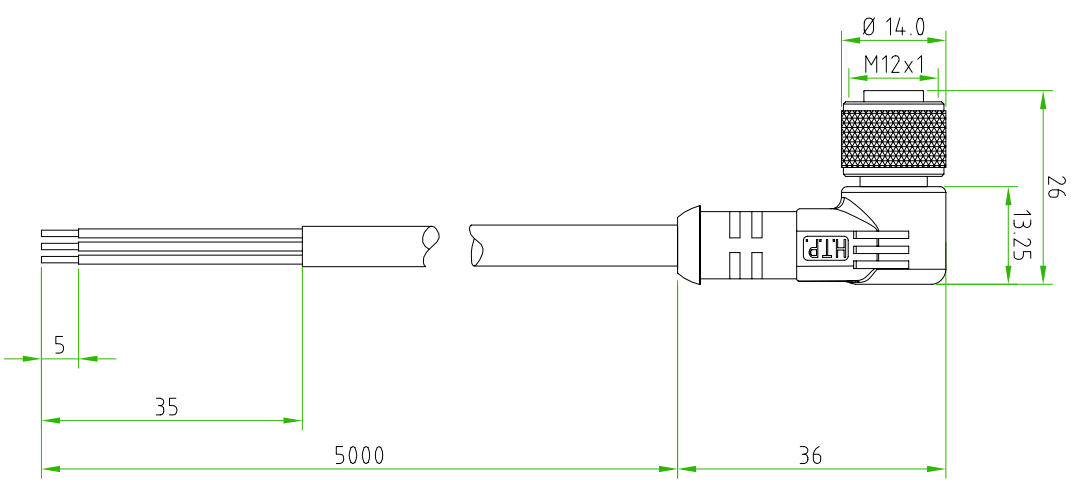

- BROWN ————— C 1
- BLUE ————— C 3
- BLACK ————— C 4

CABLE FEATURES		CONNECTOR FEATURES	
CONNECTOR TYPE	M12 90°	CONNECTOR WITH H.T.P. LOGO	N°3
CONTACT TYPE	FEMALE 3POLES	NUMBER OF CONTACTS CONNECTED	N°3
CABLE LENGTH	5000mm	H.T.P. CABLE CODE	C
PROTECTION CLASS	IP69K	NUMBER OF CONDUCTORS	N°3
STRIPPING	35mm STANDARD	CONDUCTOR SECTION	0.25mm ²
PEELING AND TINNING	5mm STANDARD	CABLE MATERIAL	PUR
NUMBER OF CONTACTS CONNECTED	N°3	COATING COLOUR	BLACK
CONNECTOR WITH H.T.P. LOGO		CONDUCTOR INSULATION MATERIAL	PP

TOLLERANZE		DISIGNATORE		DATA		SCALA		DISIGNO N.	
UDM	ANGOLO	LORENZO CHINNO CONTROLATO		29 08 11		1:1			
DESCRIZIONE				M12 FEMALE 90° 3 POLES WITH CABLE		M12		MATERIALE	
				PUR/PP, 3X0.25mm ² BLACK, L=5m					
HTP HIGH TECH PRODUCTS				H.T.P. HIGH TECH PRODUCTS		12FA3C5Z			