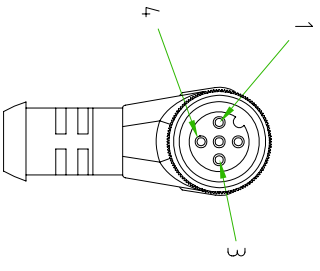

- BROWN ————— C 1
- BLUE ————— C 3
- BLACK ————— C 4

CABLE FEATURES		CONNECTOR FEATURES	
CONNECTOR TYPE	M12 90°	CONNECTOR WITH H.T.P. LOGO	N°3
CONTACT TYPE	FEMALE 3POLES	NUMBER OF CONTACTS CONNECTED	N°3
CABLE LENGTH	5000mm	H.T.P. CABLE CODE	C
PROTECTION CLASS	IP69K	NUMBER OF CONDUCTORS	N°3
STRIPPING	35mm STANDARD	CONDUCTOR SECTION	0.25mm ²
PEELING AND TINNING	5mm STANDARD	CABLE MATERIAL	PUR
NUMBER OF CONTACTS CONNECTED	N°3	COATING COLOUR	BLACK
CONNECTOR WITH H.T.P. LOGO		CONDUCTOR INSULATION MATERIAL	PP

TOLLERANZE		DISIGNATORE		DATA		SCALA		DISIGNO N.	
UDM	ANGOLO	LORENZO CHINNO CONTROLATO		29 08 11		1:1			
DESCRIZIONE				M12 FEMALE 90° 3 POLES WITH CABLE		M12		MATERIALE	
				PUR/PP, 3X0.25mm ² BLACK, L=5m					
HTP HIGH TECH PRODUCTS				H.T.P. HIGH TECH PRODUCTS		12FA3C5Z			