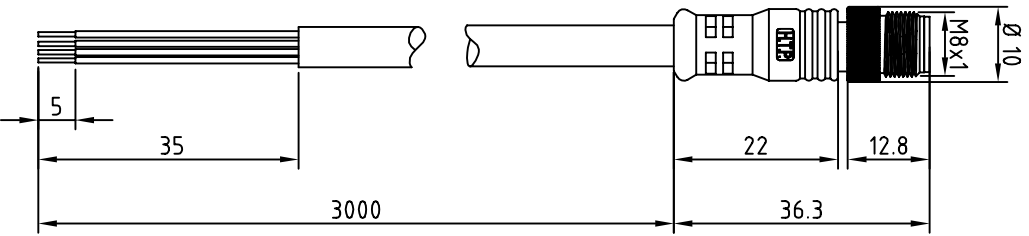

BROWN  
WHITE  
BLUE  
BLACK

CABLE FEATURES		CONNECTOR FEATURES	
TYPE CONTACT	MALE 4POLES	CABLE LENGTH	3000mm
PROTECTION CLASS	IP69K	STRIPPING	35mm STANDARD
PEELING	5mm STANDARD	NUMBER OF CONTACTS CONNECTED	N°4
TOTALLY SHIELD CONNECTOR (SHIELD CONNECTED TO THE NUT)		H.T.P. CABLE CODE	U
NUMBER OF CONDUCTORS	n°4	CONDUCTOR SECTION	0.25mm <sup>2</sup>
CABLE MATERIAL	PUR	COATING COLOUR	BLACK
CONDUCTOR INSULATION MATERIAL	PUR	CABLE SHIELDED	

TOLLERANZE	DISEGNATORE	DATA	SCALA	DISEGNO N.
UDH	LORENZO CIMMINO	22-10-10	1:1	
ANGOLO	CONTROLATO			
DESCRIZIONE	M8 MALE CONNECTOR 180° 4POLES, TOTALLY SHIELDED, WITH CABLE PUR/PUR, 4X0.25mm <sup>2</sup> , BLACK, SHIELDED, LENGTH 3m		TR0	MATERIALE
			M8	
<b>H.T.P.</b> HIGH TECH PRODUCTS			CODE	08MJ4U3Z