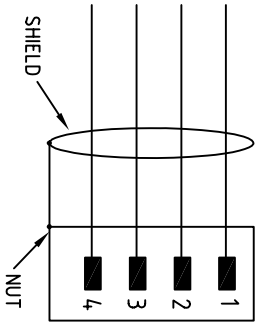

BROWN  
WHITE  
BLUE  
BLACK

CABLE FEATURES		CONNECTOR FEATURES	
TYPE CONTACT	MALE 4POLES	CABLE LENGTH	3000mm
PROTECTION CLASS	IP69K	STRIPPING	35mm STANDARD
PEELING	5mm STANDARD	NUMBER OF CONTACTS CONNECTED	N°4
TOTALLY SHIELD CONNECTOR (SHIELD CONNECTED TO THE NUT)		H.T.P. CABLE CODE	U
NUMBER OF CONDUCTORS	n°4	CONDUCTOR SECTION	0.25mm <sup>2</sup>
CABLE MATERIAL	PUR	COATING COLOUR	BLACK
CONDUCTOR INSULATION MATERIAL	PUR	CABLE SHIELDED	

TOLLERANZE	DISEGNATORE	DATA	SCALA	DISEGNO N.
UDH	LORENZO CIMMINO	22-10-10	1:1	
ANGOLO	CONTROLATO			
DESCRIZIONE	M8 MALE CONNECTOR 180° 4POLES, TOTALLY SHIELDED, WITH CABLE PUR/PUR, 4X0.25mm <sup>2</sup> , BLACK, SHIELDED, LENGTH 3m		TR0	MATERIALE
			M8	
<b>H.T.P.</b> HIGH TECH PRODUCTS			CODE	08MJ4U3Z