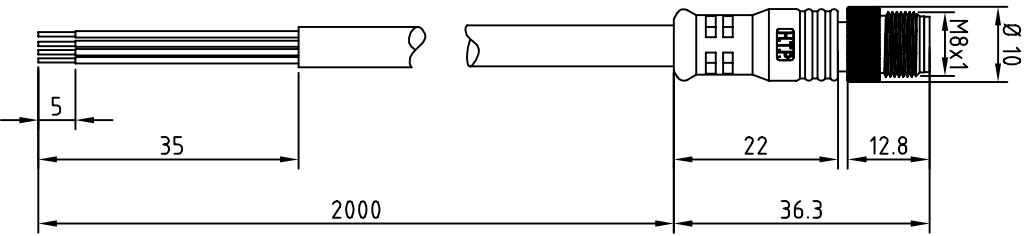

BROWN
WHITE
BLUE
BLACK

CABLE FEATURES		CONNECTOR FEATURES	
TYPE CONTACT	MALE 4POLES	CABLE LENGTH	2000mm
PROTECTION CLASS	IP69K	STRIPPING	35mm STANDARD
PEELING	5mm STANDARD	NUMBER OF CONTACTS CONNECTED	N°4
TOTALLY SHIELD CONNECTOR (SHIELD CONNECTED TO THE NUT)		H.T.P. CABLE CODE	U
NUMBER OF CONDUCTORS	n°4	CONDUCTOR SECTION	0.25mm ²
CABLE MATERIAL	PUR	COATING COLOUR	BLACK
CONDUCTOR INSULATION MATERIAL	PUR	CABLE SHIELDED	

TOLLERANZE	DISEGNATORE	DATA	SCALA	DISEGNO N.
UDH	LORENZO CIMMINO	22-10-10	1:1	
ANGOLO	CONTROLATO			
DESCRIZIONE		TP0		DISEGNO N.
M8 MALE CONNECTOR 180° 4POLES, TOTALLY SHIELDED, WITH CABLE PUR/PUR, 4X0.25mm ² , BLACK, SHIELDED, LENGTH 2m			M8	MATERIALE
HTP High Tech Products		H.T.P.		08MJ4UZZ
HIGH TECH PRODUCTS				