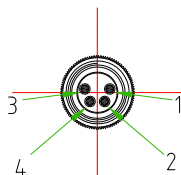

Rev.	Modify	Date	Signed	Approved

CONNECTOR FEATURES	
PRODUCT TYPE	M8 CIRCULAR CONNECTOR WITH MOULDED CABLE
CONNECTOR TYPE	STRAIGHT 180°
CONTACTS TYPE	MALE 4POLES
NUMBER OF CONTACTS CONNECTED	N°4
PROTECTION CLASS	IP69K
RATED VOLTAGE	50V AC / 60V DC
RATED CURRENT	3A
TOTALLY SHIELDED CONNECTOR (SHIELD CONNECTED TO THE NUT)	
CONNECTOR WITH H.T.P.LOGO	
CABLE FEATURES	
H.T.P.CABLE CODE	CAVO J-4
NUMBER OF CONDUCTORS	N°4
CONDUCTORS SECTION	0,25mm ²
CABLE MATERIAL	PVC CEI2022
COATING COLOUR	BLACK
CONDUCTORS INSULATION MATERIAL	PVC
CABLE LENGHT	10000mm
STRIPPING	35mm STANDARD
PEELING AND TINNING	5mm STANDARD
 CABLE SHIELDED	
ON THE CABLE, NEAR THE CONNECTOR HEAD, MUST BE SILK PRINTED THE H.T.P. PRODUCTION DATE CODE 5#####	

CUSTOMER APPROVAL

SIGNATURE	DATE

PLEASE SIGN AND RETURN

Designer	CIMMINO L.	Date	2017-07-18	Tolerance	±0.3	Units:	mm	Series	M8	Drawing n. 1-1
Approved	MAZZOLA M.	Date	2017-07-18	Scale	1:1	Size:	A4	Customer code:		

	DESCRIPTION	H.T.P.PART NUMBER
	CIRCULAR CONNECTOR M8, MALE, STRAIGHT 180°, 4POLES, TOTALLY SHIELDED, WITH CABLE PVC/PVC CEI2022 4x0.25mm ² , BLACK COLOUR, SHIELDED, L=10m. CONNECTOR WITH H.T.P.LOGO	08MJ4 J10