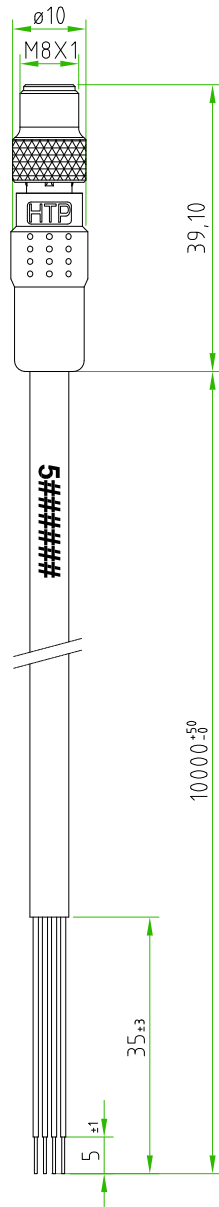

Rev.	Modify	Date	Signed	Approved

CONNECTOR FEATURES	
PRODUCT TYPE	M8 CIRCULAR CONNECTOR WITH MOULDED CABLE
CONNECTOR TYPE	STRAIGHT 180°
CONTACTS TYPE	MALE 4POLES
NUMBER OF CONTACTS CONNECTED	N°4
PROTECTION CLASS	IP69K
RATED VOLTAGE	50V AC / 60V DC
RATED CURRENT	3A
TOTALLY SHIELDED CONNECTOR (SHIELD CONNECTED TO THE NUT)	
CONNECTOR WITH H.T.P.LOGO	
CABLE FEATURES	
H.T.P.CABLE CODE	CAVO J-4
NUMBER OF CONDUCTORS	N°4
CONDUCTORS SECTION	0,25mm ²
CABLE MATERIAL	PVC CEI2022
COATING COLOUR	BLACK
CONDUCTORS INSULATION MATERIAL	PVC
CABLE LENGHT	10000mm
STRIPPING	35mm STANDARD
PEELING AND TINNING	5mm STANDARD
 CABLE SHIELDED	
ON THE CABLE, NEAR THE CONNECTOR HEAD, MUST BE SILK PRINTED THE H.T.P. PRODUCTION DATE CODE 5#####	

CUSTOMER APPROVAL

SIGNATURE	DATE

PLEASE SIGN AND RETURN

Designer	CIMMINO L.	Date	2017-07-18	Tolerance	±0.3	Units:	mm	Series	M8	Drawing n. 1-1
Approved	MAZZOLA M.	Date	2017-07-18	Scale	1:1	Size:	A4	Customer code:		

	DESCRIPTION	H.T.P.PART NUMBER
	CIRCULAR CONNECTOR M8, MALE, STRAIGHT 180°, 4POLES, TOTALLY SHIELDED, WITH CABLE PVC/PVC CEI2022 4x0.25mm ² , BLACK COLOUR, SHIELDED, L=10m. CONNECTOR WITH H.T.P.LOGO	08MJ4 J10