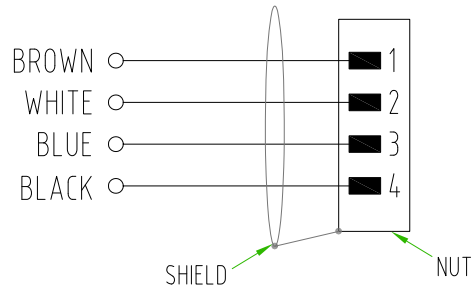

Rev.	Modify	Date	Signed	Approved

CONNECTOR FEATURES	
PRODUCT TYPE	M8 CIRCULAR CONNECTOR WITH MOULDED CABLE
CONNECTOR TYPE	STRAIGHT 180°
CONTACTS TYPE	MALE 4POLES
NUMBER OF CONTACTS CONNECTED	N°4
PROTECTION CLASS	IP69K
RATED VOLTAGE	50V AC / 60V DC
RATED CURRENT	3A
TOTALLY SHIELDED CONNECTOR (SHIELD CONNECTED TO THE NUT)	
CONNECTOR WITH H.T.P.LOGO	
CABLE FEATURES	
H.T.P.CABLE CODE	CAVO J-4
NUMBER OF CONDUCTORS	N°4
CONDUCTORS SECTION	0,25mm ²
CABLE MATERIAL	PVC CEI2022
COATING COLOUR	BLACK
CONDUCTORS INSULATION MATERIAL	PVC
CABLE LENGHT	10000mm
STRIPPING	35mm STANDARD
PEELING AND TINNING	5mm STANDARD
 CABLE SHIELDED	
ON THE CABLE, NEAR THE CONNECTOR HEAD, MUST BE SILK PRINTED THE H.T.P. PRODUCTION DATE CODE 5#####	

	DESCRIPTION	H.T.P.PART NUMBER
	CIRCULAR CONNECTOR M8, MALE, STRAIGHT 180°, 4POLES, TOTALLY SHIELDED, WITH CABLE PVC/PVC CEI2022 4x0.25mm ² , BLACK COLOUR, SHIELDED, L=10m. CONNECTOR WITH H.T.P.LOGO	08MJ4 J10