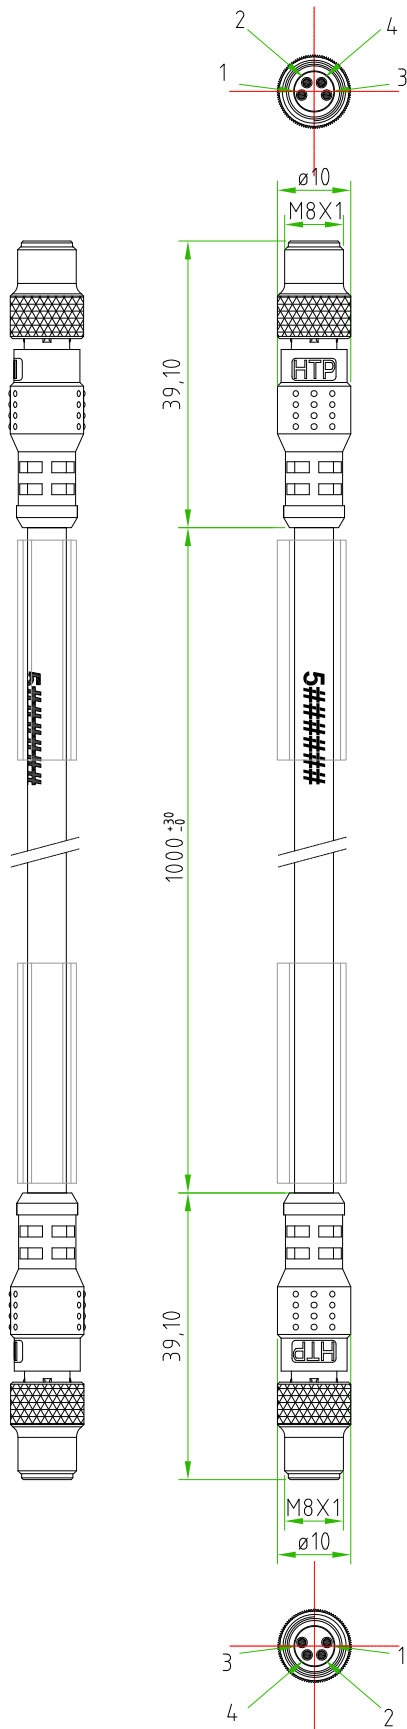

Rev.	01	Modify	-	Date	07.05.2019	Signed	CIMMINO L.	Approved	SUGLIANI R.
Rev.		Modify		Date		Signed		Approved	
Rev.		Modify		Date		Signed		Approved	
Rev.		Modify		Date		Signed		Approved	

- 1 ■ BROWN ■ 1
- 2 ■ WHITE ■ 2
- 3 ■ BLUE ■ 3
- 4 ■ BLACK ■ 4

CONNECTOR FEATURES	PRODUCT TYPE	EXTENSION M8-M8 CIRCULAR CONNECTORS WITH MOULDED CABLE	
	M8 CONNECTOR TYPE	STRAIGHT 180° MALE 4POLES	
	M8 CONNECTOR TYPE	STRAIGHT 180° MALE 4POLES	
	NUMBER OF CONTACTS CONNECTED	N°4	
	PROTECTION CLASS	IP69K	
	RATED VOLTAGE	50V AC / 60V DC	
	RATED CURRENT	3A	
CABLE FEATURES	CONNECTORS WITH H.T.P.LOGO		
	H.T.P.CABLE CODE	CAVO D-4-K6-R REV.01	
	NUMBER OF CONDUCTORS	N°4	
	CONDUCTORS SECTION	AWG22(0,34mm ²)	
	CABLE MATERIAL	PUR ULstyle21576	
	COATING COLOUR	BLACK	
	CONDUCTORS INSULATION MATERIAL	TPO	
	CABLE LENGHT	1000mm	
		HIGH FLEX (CLASS 6)	
	CABLE PROVIDED BY H.T.P. ITALY		
ON THE CABLE, NEAR THE CONNECTOR HEAD, MUST BE SILK PRINTED THE H.T.P. PRODUCTION DATE CODE 5#####			
ON THE CABLE MUST BE APPLIED N°2 HOLDERS FOR CABLE MARKING.			

<i>CUSTOMER APPROVAL</i>	
<i>SIGNATURE</i>	<i>DATE</i>
<i>PLEASE SIGN AND RETURN</i>	

A4

Designer	SUGLIANI R.	Date	2017-11-03	Tolerance	±0.3	Units:	mm	Series	M8-M8	Drawing n.
Approved	CIMMINO L.	Date	2017-11-03	Scale	1:1	Size:	A4	Customer code:		

	DESCRIPTION	H.T.P.PART NUMBER
	EXTENSION CIRCULAR CONNECTORS M8, MALE, STRAIGHT 180°, 4POLES+M8 MALE, STRAIGHT 180°, 4POLES, WITH CABLE PUR/TPO ULstyle21576 4xAWG22, BLACK COLOUR, HIGH FLEX, L=1m. CONNECTORS WITH H.T.P.LOGO	08MD4D1Z08MD-K6-IS