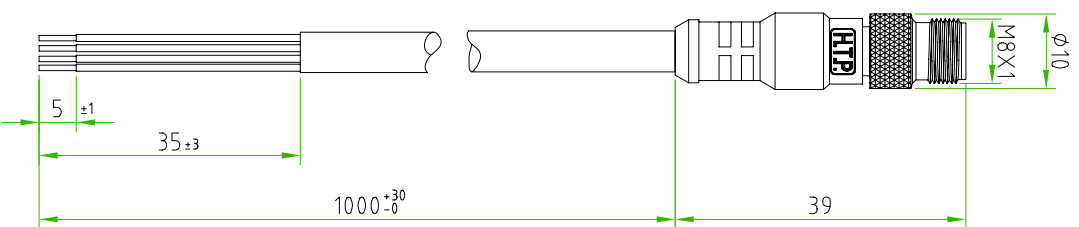

- BROWN ○ — 1
- WHITE ○ — 2
- BLUE ○ — 3
- BLACK ○ — 4

CABLE FEATURES		CONNECTOR FEATURES	
CONNECTOR TYPE	M8 180°	CONNECTOR WITH H.T.P. LOGO	N°4
CONTACT TYPE	MALE 4POLES	H.T.P. CABLE CODE	C
CABLE LENGTH	1000mm	NUMBER OF CONDUCTORS	N°4
PROTECTION CLASS	IP69K	CONDUCTOR SECTION	0.25mm ²
STRIPPING	35mm STANDARD	CABLE MATERIAL	PUR
PEELING AND TINNING	5mm STANDARD	COATING COLOUR	BLACK
NUMBER OF CONTACTS CONNECTED	N°4	CONDUCTOR INSULATION MATERIAL	PUR

TOLLERANZE		DISIGNATORE		DATA		SCALA		DISIGNO N.	
UDM	ANGOLO	LORENZO CIMINO	CONTROLATO	31-10-12	1:1				
DESCRIZIONE									
M8 MALE 180° 4. POLES WITH CABLE									
PUR/PUR 4X0.25mm ² .BLACK,L=1m									
							TRPO	M8	
							CODE	08MD4C1Z	
 HTP HIGH TECH PRODUCTS  H.T.P. HIGH TECH PRODUCTS 									