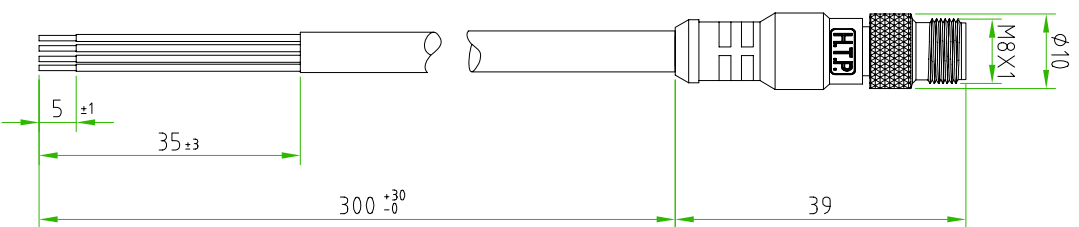

- BROWN ○ — 1
- WHITE ○ — 2
- BLUE ○ — 3
- BLACK ○ — 4

CABLE FEATURES		CONNECTOR FEATURES	
CONNECTOR TYPE	M8 180°	CONNECTOR WITH H.T.P. LOGO	N°4
CONTACT TYPE	MALE 4POLES	H.T.P. CABLE CODE	C
CABLE LENGTH	300mm	NUMBER OF CONDUCTORS	N°4
PROTECTION CLASS	IP69K	CONDUCTOR SECTION	0.25mm ²
STRIPPING	35mm STANDARD	CABLE MATERIAL	PUR
PEELING AND TINNING	5mm STANDARD	COATING COLOUR	BLACK
NUMBER OF CONTACTS CONNECTED	N°4	CONDUCTOR INSULATION MATERIAL	PUR

TOLLERANZE	DISIGNATORE	DATA	SCALA	DISIGNO N.
UDM	±0.3 ANGOLO CONTROLATO	31-10-12	1:1	
DESCRIZIONE		M8		MATERIALE
M8 MALE 180° 4. POLES WITH CABLE PUR/PUR 4X0.25mm ² ,BLACK,L=0.3m		H.T.P.		
HTP HIGH TECH PRODUCTS		08MD4C0C		