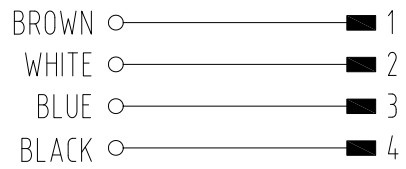

Rev.	Modify	Date	Signed	Approved
Rev.	Modify	Date	Signed	Approved
Rev.	Modify	Date	Signed	Approved

CONNECTOR FEATURES	PRODUCT TYPE	M8 CIRCULAR CONNECTOR WITH MOULDED CABLE
	CONNECTOR TYPE	STRAIGHT 180°
	CONTACTS TYPE	MALE 4POLES
	NUMBER OF CONTACTS CONNECTED	N°4
	PROTECTION CLASS	IP69K
	RATED VOLTAGE	50V AC / 60V DC
	RATED CURRENT	3A
	CONNECTOR WITH H.T.P.LOGO	
CABLE FEATURES	H.T.P.CABLE CODE	CAVO B-4
	NUMBER OF CONDUCTORS	N°4
	CONDUCTORS SECTION	0,34mm ²
	CABLE MATERIAL	PVC (CEI2022)
	COATING COLOUR	BLACK
	CONDUCTORS INSULATION MATERIAL	PVC
	CABLE LENGHT	1500mm
	STRIPPING	35mm STANDARD
	PEELING AND TINNING	5mm STANDARD
	ON THE CABLE, NEAR THE CONNECTOR HEAD, MUST BE SILK PRINTED THE H.T.P. PRODUCTION DATE CODE 5#####	

DESCRIPTION
 CIRCULAR CONNECTOR M8, MALE, STRAIGHT 180°, 4POLES,
 WITH CABLE PVC/PVC CEI2022 4x0.34mm², BLACK COLOUR, L=1,5m
 CONNECTOR WITH H.T.P.LOGO

H.T.P.PART NUMBER

08MD4B1E