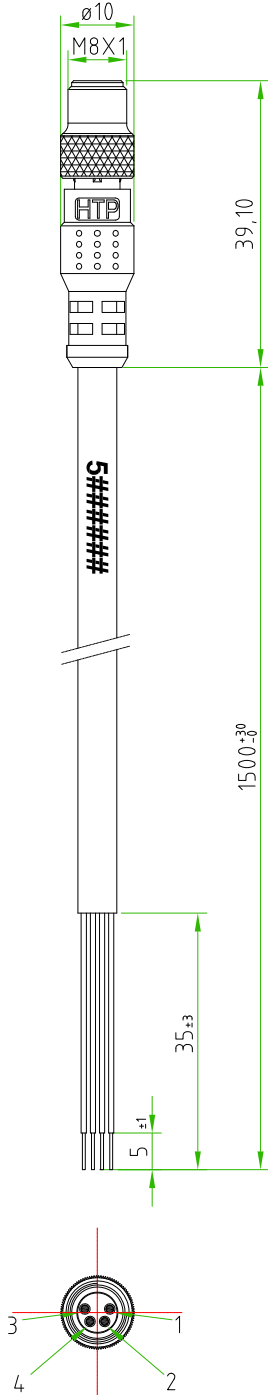

Rev.	Modify	Date	Signed	Approved
Rev.	Modify	Date	Signed	Approved
Rev.	Modify	Date	Signed	Approved

CONNECTOR FEATURES	PRODUCT TYPE	M8 CIRCULAR CONNECTOR WITH MOULDED CABLE
	CONNECTOR TYPE	STRAIGHT 180°
	CONTACTS TYPE	MALE 4POLES
	NUMBER OF CONTACTS CONNECTED	N°4
	PROTECTION CLASS	IP69K
	RATED VOLTAGE	50V AC / 60V DC
	RATED CURRENT	3A
	CONNECTOR WITH H.T.P.LOGO	
CABLE FEATURES	H.T.P.CABLE CODE	CAVO B-4
	NUMBER OF CONDUCTORS	N°4
	CONDUCTORS SECTION	0,34mm ²
	CABLE MATERIAL	PVC (CEI2022)
	COATING COLOUR	BLACK
	CONDUCTORS INSULATION MATERIAL	PVC
	CABLE LENGHT	1500mm
	STRIPPING	35mm STANDARD
	PEELING AND TINNING	5mm STANDARD
	ON THE CABLE, NEAR THE CONNECTOR HEAD, MUST BE SILK PRINTED THE H.T.P. PRODUCTION DATE CODE 5#####	

<i>CUSTOMER APPROVAL</i>	
SIGNATURE	DATE
<i>PLEASE SIGN AND RETURN</i>	

A4

Designer	SUGLIANI R.	Date	2016-10-05	Tolerance	±0.3	Units:	mm	Series	M8	Drawing n. 1-1
Approved	CIMMINO L.	Date	2016-10-05	Scale	1:1	Size:	A4	Customer code:		

DESCRIPTION
 CIRCULAR CONNECTOR M8, MALE, STRAIGHT 180°, 4POLES,
 WITH CABLE PVC/PVC CEI2022 4x0.34mm², BLACK COLOUR, L=1,5m
 CONNECTOR WITH H.T.P.LOGO

H.T.P.PART NUMBER

08MD4B1E