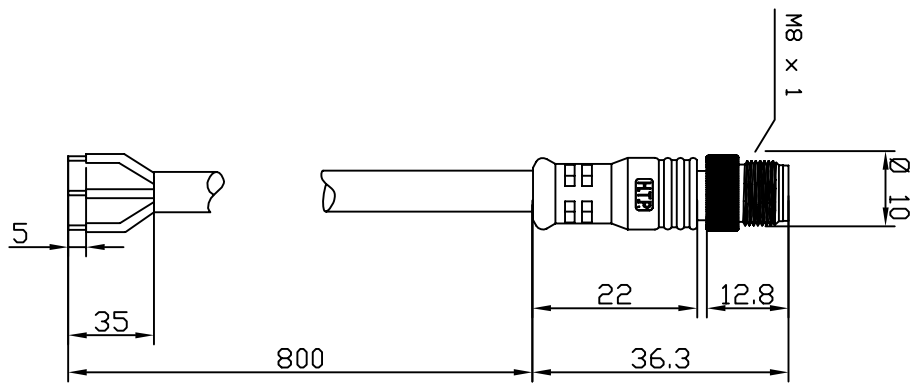

- BROWN ————— 1
- BLUE ————— 3
- BLACK ————— 4

CABLE FEATURES		CONNECTOR FEATURES	
TYPE CONTACT	MALE 3 POLES	CABLE LENGTH	800 mm
PROTECTION CLASS	IP67	STRIPPING	35mm STANDARD
NUMBER OF CONTACTS CONNECTED	n°3	PEELING	5mm STANDARD
H.T.P. CABLE CODE	0	NUMBER OF CONDUCTORS	n°3
CONDUCTOR SECTION	0.25mm ²	CABLE MATERIAL	PUR
COATING COLOUR	BLACK	CONDUCTOR INSULATION MATERIAL	PVC

TOLLERANZE		DISSEGNAZIONE		DATA		SCALA		DISSEGNO	
UdM	ANGOLO	MARCO MAZZOLINI	CONTROLLATO	15-09-08	1:1			1	
DESCRIZIONE				TIPO					
M8 MALE 180° 3 POLES WITH CABLE				M8					
PUR/PVC 0.25mm BLACK L=0.8mt									
H.T.P. HIGH TECH PRODUCTS				CODICE		08MD300H			