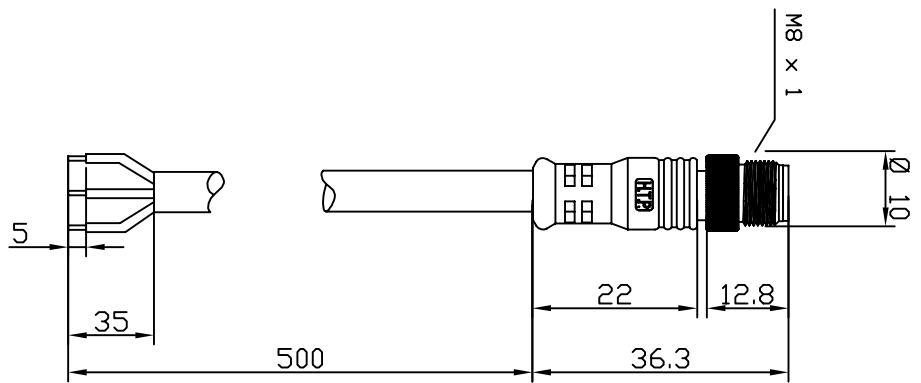

- BROWN 1
- BLUE 3
- BLACK 4

CABLE FEATURES		CONNECTOR FEATURES	
TYPE CONTACT	MALE 3 POLES	CABLE LENGTH	500 mm
PROTECTION CLASS	IP67	STRIPPING	35mm STANDARD
PEELING	5mm STANDARD	NUMBER OF CONTACTS CONNECTED	n°3
H.T.P. CABLE CODE	0	NUMBER OF CONDUCTORS	n°3
CONDUCTOR SECTION	0.25mm ²	CABLE MATERIAL	PUR
COATING COLOUR	BLACK	CONDUCTOR INSULATION MATERIAL	PVC

TOLLERANZE		DISSEGNAZIONE		DATA		SCALA		DISSEGNO	
UdM	ANGOLO	MARCO	MAZZOLINI	15-09-08	1:1			1	
DESCRIZIONE		MARCHIO		TIPO					
M8 MALE 180° 3 POLES WITH CABLE		H.T.P.		M8					
PUR/PVC 0.25mm BLACK L=0.5m†		HIGH TECH PRODUCTS		CODICE		08MD300E			
		H.T.P.							
		HIGH TECH PRODUCTS							
		HIGH TECH PRODUCTS							