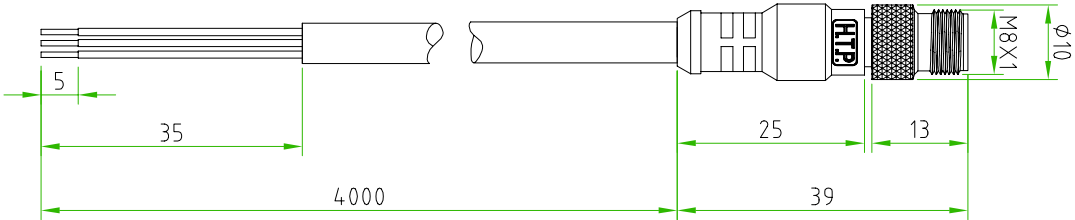

- BROWN 1
- BLUE 3
- BLACK 4

CABLE FEATURES		CONNECTOR FEATURES	
CONNECTOR INSULATION MATERIAL	PP	CONNECTOR TYPE	M8 180°
COATING COLOUR	GREY	CONTACT TYPE	MALE 3POLES
CABLE MATERIAL	PVC CEI2022	CABLE LENGTH	4.000mm
CONDUCTOR SECTION	0.25mm ²	PROTECTION CLASS	IP69K
NUMBER OF CONDUCTORS	N°3	STRIPPING	35mm STANDARD
H.T.P. CABLE CODE	N	PEELING AND TINNING	5mm STANDARD
CONNECTOR WITH H.T.P. LOGO		NUMBER OF CONTACTS CONNECTED	N°3

TOLLERANZE		DISIGNATORE		DATA		SCALA		DISIGNO N.	
UDM	ANGOLO	LORENZO CIMINO CONTROLATO		13-01-12		1:1		 	
DESCRIZIONE		M8 MALE 180° 3POLES WITH CABLE PVC/PVC		TR90		M8		MATERIALE	
CEI2022, 3X0,25mm ² , GREY, L=4m									
 HTP HIGH TECH PRODUCTS		H.T.P.		CODICE		08MD3N4Z			