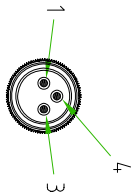

- BROWN 1
- BLUE 3
- BLACK 4

CABLE FEATURES		CONNECTOR FEATURES	
CONNECTOR INSULATION MATERIAL	PP	CONNECTOR TYPE	M8 180°
COATING COLOUR	GREY	CONTACT TYPE	MALE 3POLES
CABLE MATERIAL	PVC CEI2022	CABLE LENGTH	4.000mm
CONDUCTOR SECTION	0.25mm ²	PROTECTION CLASS	IP69K
NUMBER OF CONDUCTORS	N°3	STRIPPING	35mm STANDARD
H.T.P. CABLE CODE	N	PEELING AND TINNING	5mm STANDARD
CONNECTOR WITH H.T.P. LOGO		NUMBER OF CONTACTS CONNECTED	N°3

TOLLERANZE		DISIGNATORE		DATA		SCALA		DISIGNO N.	
UDM	ANGOLO	LORENZO CIMINO CONTROLATO		13-01-12		1:1		 	
DESCRIZIONE		M8 MALE 180° 3POLES WITH CABLE PVC/PVC		TR90		M8		MATERIALE	
CEI2022, 3X0,25mm ² , GREY, L=4m									
 HTP HIGH TECH PRODUCTS		H.T.P.		CODICE		08MD3N4Z			