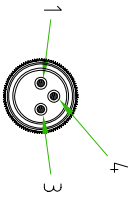

- BROWN ○ ——— ○ ■ 1
- BLUE ○ ——— ○ ■ 3
- BLACK ○ ——— ○ ■ 4

CABLE FEATURES		CONNECTOR FEATURES	
CONNECTOR TYPE	M8 180°	CONNECTOR WITH H.T.P.LOGO	
CONTACT TYPE	MALE 3POLES	H.T.P. CABLE CODE	N
CABLE LENGTH	3000mm	NUMBER OF CONDUCTORS	N°3
PROTECTION CLASS	IP69K	CONDUCTOR SECTION	0.25mm ²
STRIPPING	35mm STANDARD	CABLE MATERIAL	PVC CEI2022
PEELING AND TINNING	5mm STANDARD	COATING COLOUR	GREY RAL 7032
NUMBER OF CONTACTS CONNECTED	N°3	CONDUCTOR INSULATION MATERIAL	PVC
RATED VOLTAGE	60 V AC/DC		
RATED CURRENT	4A		

TOLLERANZE	DESIGNATORE	DATA	SCALA	DESIGNO N.
UDM	±0.3 ANGOLO CONTROLATO	LORENZO CIMINO 28-03-13	1:1	
DESCRIZIONE	M8 MALE 180° 3POLES WITH CABLE PVC/PVC CEI2022 3X0.25mm ² GREY L=3m CONNECTOR WITH H.T.P.LOGO		TRG M8	MATERIALE
			H.T.P. HIGH TECH PRODUCTS	
			08MD3N3Z	