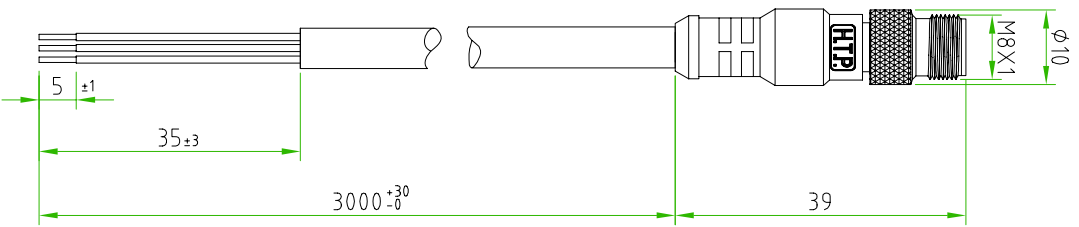

- BROWN ○ ——— ○ ■ 1
- BLUE ○ ——— ○ ■ 3
- BLACK ○ ——— ○ ■ 4

CABLE FEATURES		CONNECTOR FEATURES	
CONNECTOR TYPE	M8 180°	CONNECTOR WITH H.T.P.LOGO	
CONTACT TYPE	MALE 3POLES	H.T.P. CABLE CODE	N
CABLE LENGTH	3000mm	NUMBER OF CONDUCTORS	N°3
PROTECTION CLASS	IP69K	CONDUCTOR SECTION	0.25mm ²
STRIPPING	35mm STANDARD	CABLE MATERIAL	PVC CEI2022
PEELING AND TINNING	5mm STANDARD	COATING COLOUR	GREY RAL 7032
NUMBER OF CONTACTS CONNECTED	N°3	CONDUCTOR INSULATION MATERIAL	PVC
RATED VOLTAGE	60 V AC/DC		
RATED CURRENT	4A		

TOLLERANZE	DESIGNATORE	DATA	SCALA	DESIGNO N.
UDM	±0.3 ANGOLO CONTROLATO	LORENZO CIMINO 28-03-13	1:1	
DESCRIZIONE	M8 MALE 180° 3POLES WITH CABLE PVC/PVC CEI2022 3X0.25mm ² GREY L=3m CONNECTOR WITH H.T.P.LOGO		TRG M8	MATERIALE
			H.T.P. HIGH TECH PRODUCTS	
			08MD3N3Z	