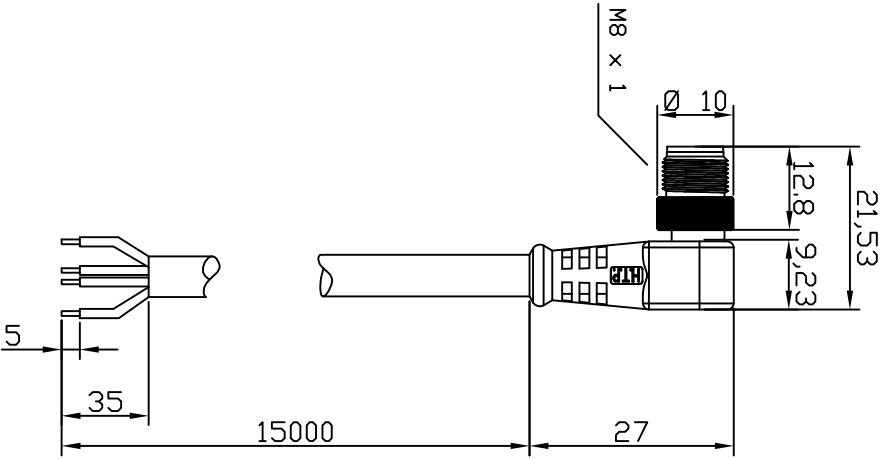

- BROWN 1
- WHITE 2
- BLUE 3
- BLACK 4

CABLE FEATURES		CONNECTOR FEATURES	
TYPE CONTACT		MALE 4 POLES	
CABLE LENGTH		15000 mm	
PROTECTION CLASS		IP67	
STRIPPING		35mm STANDARD	
PEELING		5mm STANDARD	
NUMBER OF CONTACTS CONNECTED		n°4	
H.T.P. CABLE CODE		N	
NUMBER OF CONDUCTORS		n°4	
CONDUCTOR SECTION		0.25mm ²	
CABLE MATERIAL		PVC	
COATING COLOUR		GREY	
CONDUCTOR INSULATION MATERIAL		PVC	

TOLLERANZE		DISSEGNAZIONE		DATA		SCALA		DISSEGNO N.	
UCM	ANGOLO	MARCO MAZZOLINI CONTROLLATO		15-09-08	1:1				
DESCRIZIONE		M8 MALE 90° 4 POLES WITH CABLE PVC/PVC CEI 2022 II 0.25mm GREY L=15mt		TPD	M8			MATERIALE	
 H.T.P. <small>High Tech Products</small>		H.T.P. <small>High Tech Products</small>		08MA4N15					