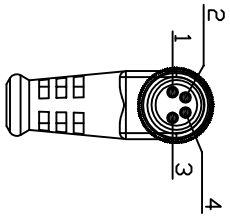

- BROWN 1
- WHITE 2
- BLUE 3
- BLACK 4

CABLE FEATURES		CONNECTOR FEATURES	
TYPE CONTACT		MALE 4 POLES	
CABLE LENGTH		15000 mm	
PROTECTION CLASS		IP67	
STRIPPING		35mm STANDARD	
PEELING		5mm STANDARD	
NUMBER OF CONTACTS CONNECTED		n°4	
H.T.P. CABLE CODE		N	
NUMBER OF CONDUCTORS		n°4	
CONDUCTOR SECTION		0.25mm ²	
CABLE MATERIAL		PVC	
COATING COLOUR		GREY	
CONDUCTOR INSULATION MATERIAL		PVC	

TOLLERANZE		DISSEGNAZIONE		DATA		SCALA		DISSEGNO N.	
UCM	ANGOLO	MARCO MAZZOLINI CONTROLLATO		15-09-08	1:1				
DESCRIZIONE		M8 MALE 90° 4 POLES WITH CABLE PVC/PVC CEI 2022 II 0.25mm GREY L=15mt		TPD	M8			MATERIALE	
 H.T.P. <small>High Tech Products</small>		H.T.P. <small>High Tech Products</small>		08MA4N15					