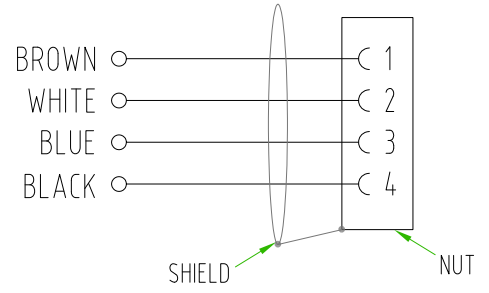

Rev.	Modify	Date	Signed	Approved
Rev.	Modify	Date	Signed	Approved
Rev.	Modify	Date	Signed	Approved
Rev.	Modify	Date	Signed	Approved

CONNECTOR FEATURES	
PRODUCT TYPE	M8 CIRCULAR CONNECTOR WITH MOULDED CABLE
CONNECTOR TYPE	ANGLED 90°
CONTACTS TYPE	FEMALE 4POLES
NUMBER OF CONTACTS CONNECTED	N°4
PROTECTION CLASS	IP69K
RATED VOLTAGE	50V AC / 60V DC
RATED CURRENT	3A
TOTALLY SHIELDED CONNECTOR (SHIELD CONNECTED TO THE NUT)	
CONNECTOR WITH H.T.P.LOGO	
CABLE FEATURES	
H.T.P.CABLE CODE	CAVO U-4
NUMBER OF CONDUCTORS	N°4
CONDUCTORS SECTION	0,25mm ²
CABLE MATERIAL	PUR
COATING COLOUR	BLACK
CONDUCTORS INSULATION MATERIAL	PUR
CABLE LENGTH	5000mm
STRIPPING	35mm STANDARD
PEELING AND TINNING	5mm STANDARD
 CABLE SHIELDED	
ON THE CABLE, NEAR THE CONNECTOR HEAD, MUST BE SILK PRINTED THE H.T.P. PRODUCTION DATE CODE 5#####	

 	DESCRIPTION	H.T.P.PART NUMBER
	CIRCULAR CONNECTOR M8,FEMALE, ANGLED 90°,4POLES, TOTALLY SHIELDED, WITH CABLE PUR/PUR 4x0.25mm ² , GREY COLOUR,L=5m CONNECTOR WITH H.T.P.LOGO	08FV4U5Z