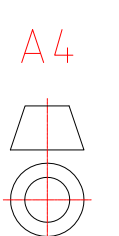

Designer	SUGLIANI R.	Date	2018-10-31	Tolerance	±0.3	Units:	mm	Series	M8	Drawing n.	
Approved	CIMMINO L.	Date	2018-10-31	Scale	1:1	Size:	A4	Customer code:			1-1

	DESCRIPTION	H.T.P.PART NUMBER
	CIRCULAR CONNECTOR M8,FEMALE, ANGLED 90°,4POLES, TOTALLY SHIELDED, WITH CABLE PUR/PUR 4x0.25mm², GREY COLOUR,L=5m CONNECTOR WITH H.T.P.LOGO	08FV4U5Z