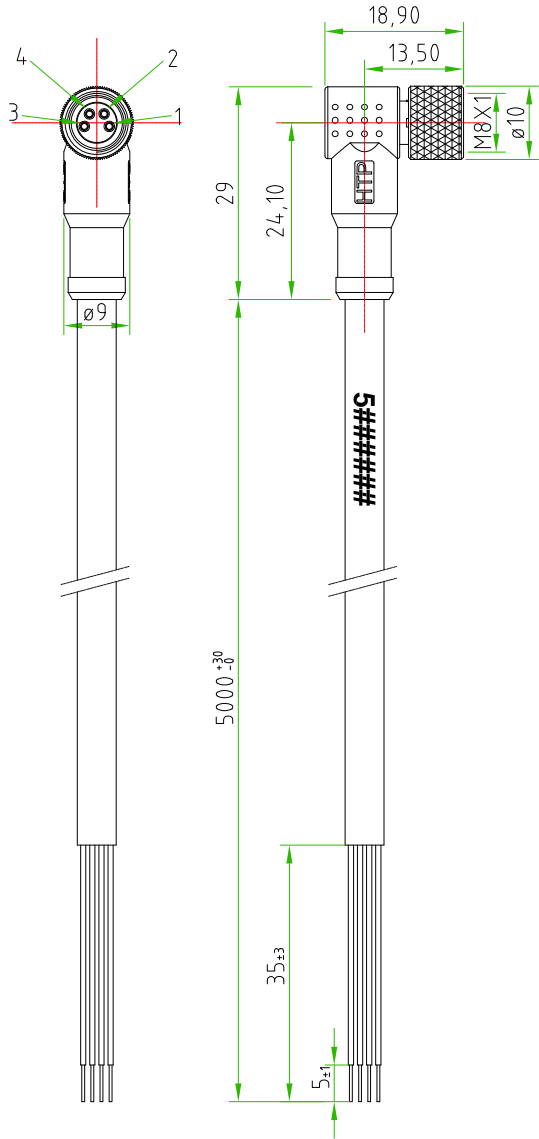

Rev.	Modify	Date	Signed	Approved
Rev.	Modify	Date	Signed	Approved
Rev.	Modify	Date	Signed	Approved
Rev.	Modify	Date	Signed	Approved

CONNECTOR FEATURES	
PRODUCT TYPE	M8 CIRCULAR CONNECTOR WITH MOULDED CABLE
CONNECTOR TYPE	ANGLED 90°
CONTACTS TYPE	FEMALE 4POLES
NUMBER OF CONTACTS CONNECTED	N°4
PROTECTION CLASS	IP69K
RATED VOLTAGE	50V AC / 60V DC
RATED CURRENT	3A
TOTALLY SHIELDED CONNECTOR (SHIELD CONNECTED TO THE NUT)	
CONNECTOR WITH H.T.P.LOGO	
CABLE FEATURES	
H.T.P.CABLE CODE	CAVO U-4
NUMBER OF CONDUCTORS	N°4
CONDUCTORS SECTION	0,25mm ²
CABLE MATERIAL	PUR
COATING COLOUR	BLACK
CONDUCTORS INSULATION MATERIAL	PUR
CABLE LENGTH	5000mm
STRIPPING	35mm STANDARD
PEELING AND TINNING	5mm STANDARD
 CABLE SHIELDED	
ON THE CABLE, NEAR THE CONNECTOR HEAD, MUST BE SILK PRINTED THE H.T.P. PRODUCTION DATE CODE 5#####	

<i>CUSTOMER APPROVAL</i>	
SIGNATURE	DATE
<i>PLEASE SIGN AND RETURN</i>	

Designer	SUGLIANI R.	Date	2018-10-31	Tolerance	±0.3	Units:	mm	Series	M8	Drawing n.
Approved	CIMMINO L.	Date	2018-10-31	Scale	1:1	Size:	A4	Customer code:		

 	DESCRIPTION	H.T.P.PART NUMBER
	CIRCULAR CONNECTOR M8,FEMALE, ANGLED 90°,4POLES, TOTALLY SHIELDED, WITH CABLE PUR/PUR 4x0.25mm ² , GREY COLOUR,L=5m CONNECTOR WITH H.T.P.LOGO	08FV4U5Z