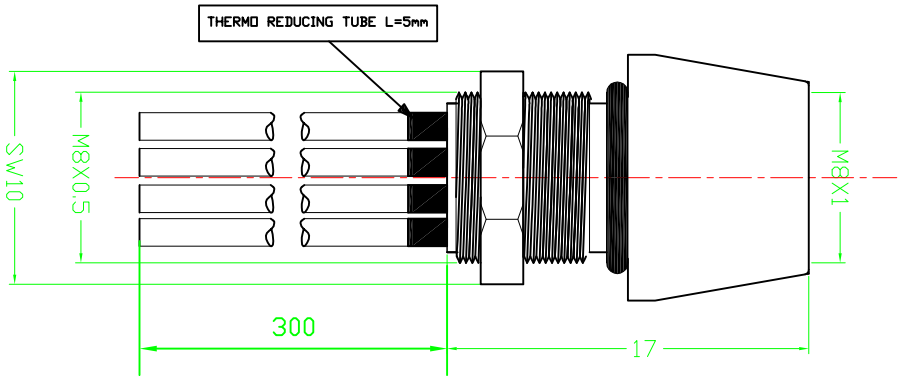

- 1 brown
- 2 white
- 3 blue
- 4 black

CABLE FEATURES		CONNECTOR FEATURES	
H.T.P. CABLE CODE	A	TYPE CONTACT	FEMALE 4 POLES
NUMBER OF CONDUCTORS	n°4	CABLE LENGTH	300mm
CONDUCTOR SECTION	0.25mm <sup>2</sup>	PROTECTION CLASS	IP67
CONDUCTOR INSULATION MATERIAL	PVC	STRIPPING	NO
COATING COLOUR	Black-Blue-Brown-White	PEELING	NO
		NUMBER OF CONTACTS CONNECTED	n°4

TOLLERANCE		DISSEGNAZIONE		DATA		SCALA		DISSEGNO N.	
UOM	ANGOLO	MARCO	MAZZOLINI	26/08/08	1:1				
DESCRIZIONE		CONTROLLO		M8		MATERIALE			
M8 FEMALE 4 POLES TO PANEL MOUNTING FRONT		CABLE PVC L=300mm							
HIGH TECH PRODUCTS		HIGH TECH PRODUCTS		HIGH TECH PRODUCTS		HIGH TECH PRODUCTS		HIGH TECH PRODUCTS	
08FP4A0C		08FP4A0C		08FP4A0C		08FP4A0C		08FP4A0C	