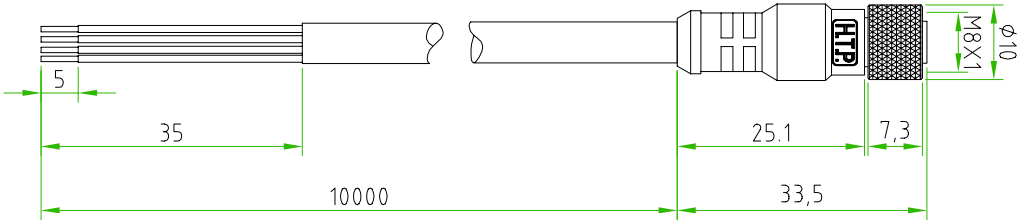

- BROWN _____ C 1
- WHITE _____ C 2
- BLUE _____ C 3
- BLACK _____ C 4

CABLE FEATURES		CONNECTOR FEATURES	
H.T.P. CABLE CODE	C	CONNECTOR TYPE	M8 180°
NUMBER OF CONDUCTORS	N°4	CONTACT TYPE	FEMALE 4POLES
CONDUCTOR SECTION	0.25mm ²	CABLE LENGTH	10000mm
CABLE MATERIAL	PUR	PROTECTION CLASS	IP69K
COATING COLOUR	BLACK	STRIPPING	35mm STANDARD
CONDUCTOR INSULATION MATERIAL	PP	PEELING AND TINNING	5mm STANDARD
		NUMBER OF CONTACTS CONNECTED	N°4
		CONNECTOR WITH H.T.P. LOGO	

TOLLERANZE		DISIGNATORE		DATA		SCALA		DISIGNO N.	
UDM	ANGOLO	LORENZO CIMINO CONTROLATO		20-06-11		1:1			
DESCRIZIONE									
M8 FEMALE 180° 4 POLES WITH CABLE				M8		M8		MATERIALE	
PUR/PP 4X0.25mm ² ,BLACK,L=10m									
 H.T.P. HIGH TECH PRODUCTS				08FD4C10					