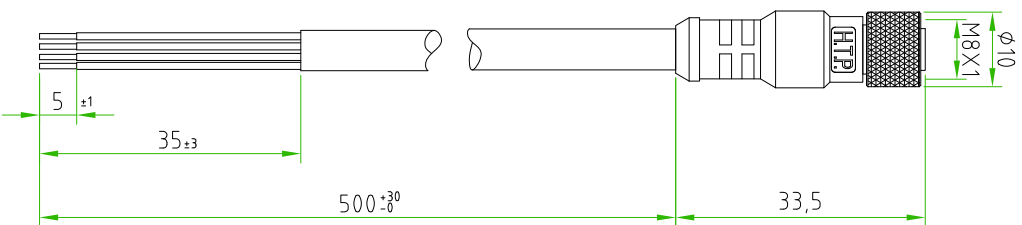

- BROWN ○ ————— C 1
- WHITE ○ ————— C 2
- BLUE ○ ————— C 3
- BLACK ○ ————— C 4

CABLE FEATURES		CONNECTOR FEATURES	
CONNECTOR TYPE	M8 180°	CONNECTOR WITH H.T.P. LOGO	
CONTACT TYPE	FEMALE 4POLES	H.T.P. CABLE CODE	CAV0 C-4
CABLE LENGTH	500mm	NUMBER OF CONDUCTORS	N°4
PROTECTION CLASS	IP69K	CONDUCTOR SECTION	0.25mm ²
STRIPPING	35mm STANDARD	CABLE MATERIAL	PUR
PEELING AND TINNING	5mm STANDARD	COATING COLOUR	BLACK
NUMBER OF CONTACTS CONNECTED	N°4	CONDUCTOR INSULATION MATERIAL	PUR
RATED VOLTAGE	30V AC/DC		
RATED CURRENT	4A		

TOLLERANZE		DISIGNATORE		DATA		SCALA		DISIGNO N.	
UDM	ANGOLIO	±0.2	LORENZO CIMMINO	30-01-14	1:1				
DESCRIZIONE		M8 FEMALE 180° 4 POLES WITH CABLE PUR/PUR		M8				MATERIALE	
		LX0.25mm ² BLACK L=0.4m							
		CONNECTOR WITH H.T.P. LOGO							
		HIGH TECH PRODUCTS							
		H.T.P.							
		08FD4COE							