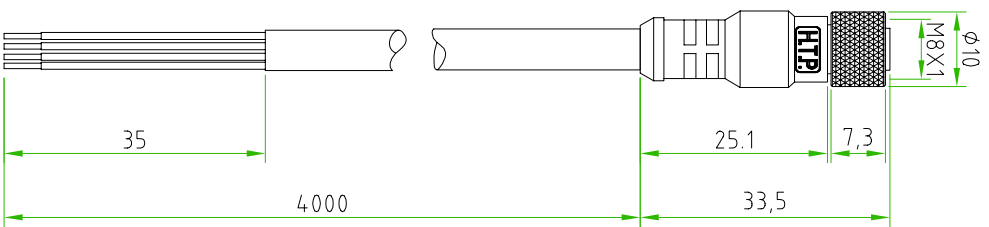

- BROWN ————— C 1
- WHITE ————— C 2
- BLUE ————— C 3
- BLACK ————— C 4

CABLE FEATURES		CONNECTOR FEATURES	
CONNECTOR TYPE	M8 180°	CONNECTOR WITH H.T.P. LOGO	
CONTACT TYPE	FEMALE 4POLES	H.T.P. CABLE CODE	B
CABLE LENGTH	4.000mm	NUMBER OF CONDUCTORS	N°4
PROTECTION CLASS	IP69K	CONDUCTOR SECTION	0.34mm <sup>2</sup>
STRIPPING	35mm STANDARD	CABLE MATERIAL	PVC CEI2022
PEELING AND TINNING	5mm STANDARD	COATING COLOUR	BLACK
NUMBER OF CONTACTS CONNECTED	N°4	CONDUCTOR INSULATION MATERIAL	PVC

TOLLERANZE		DISIGNATORE		DATA		SCALA		DISIGNO N.	
UDM	ANGOLO	LORENZO CIMMINO CONTROLATO		13-01-12		1:1			
DESCRIZIONE									
M8 FEMALE 180° 4 POLES WITH CABLE PVC/PVC									
CEI2022 4X0.34mm <sup>2</sup> BLACK L=4m									
HTP High Tech Products								M8	
H.T.P. HIGH TECH PRODUCTS								M8	
								MATERIALE	
								08FD4B4Z	