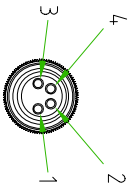

- BROWN ————— C 1
- WHITE ————— C 2
- BLUE ————— C 3
- BLACK ————— C 4

CABLE FEATURES		CONNECTOR FEATURES	
CONNECTOR TYPE	M8 180°	CONNECTOR WITH H.T.P. LOGO	
CONTACT TYPE	FEMALE 4POLES	H.T.P. CABLE CODE	B
CABLE LENGTH	4.000mm	NUMBER OF CONDUCTORS	N°4
PROTECTION CLASS	IP69K	CONDUCTOR SECTION	0.34mm <sup>2</sup>
STRIPPING	35mm STANDARD	CABLE MATERIAL	PVC CEI2022
PEELING AND TINNING	5mm STANDARD	COATING COLOUR	BLACK
NUMBER OF CONTACTS CONNECTED	N°4	CONDUCTOR INSULATION MATERIAL	PVC

TOLLERANZE		DISIGNATORE		DATA		SCALA		DISIGNO N.	
UDM	ANGOLO	LORENZO CIMMINO CONTROLATO		13-01-12		1:1			
DESCRIZIONE									
M8 FEMALE 180° 4 POLES WITH CABLE PVC/PVC									
CEI2022 4X0.34mm <sup>2</sup> BLACK L=4m									
HTP High Tech Products								M8	
H.T.P. HIGH TECH PRODUCTS								M8	
								MATERIALE	
								08FD4B4Z	