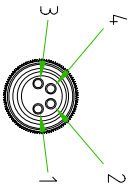

- BROWN ————— C 1
- WHITE ————— C 2
- BLUE ————— C 3
- BLACK ————— C 4

CABLE FEATURES		CONNECTOR FEATURES	
CONNECTOR TYPE	M8 180°	CONNECTOR WITH H.T.P.LOGO	N°4
CONTACT TYPE	FEMALE 4POLES	H.T.P. CABLE CODE	B
CABLE LENGTH	1500mm	NUMBER OF CONDUCTORS	N°4
PROTECTION CLASS	IP69K	CONDUCTOR SECTION	0.34mm <sup>2</sup>
STRIPPING	35mm STANDARD	CABLE MATERIAL	PVC CEI2022
PEELING AND TINNING	5mm STANDARD	COATING COLOUR	BLACK
NUMBER OF CONTACTS CONNECTED	N°4	CONDUCTOR INSULATION MATERIAL	PVC

TOLLERANZE		DISGNATORE		DATA		SCALA		DISEGNO N.	
UDM	ANGOLIO	LORENZO CIMMINO CONTROLATO		13-01-12		1:1			
DESCRIZIONE									
M8 FEMALE 180° 4 POLES WITH CABLE PVC/PVC									
CEI2022 4X0.34mm <sup>2</sup> BLACK L=15m									
MATERIALE									
M8									
CODICE									
08FD4B1E									