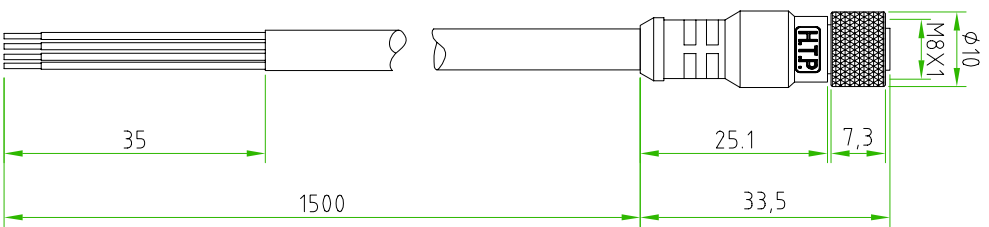

- BROWN ————— C 1
- WHITE ————— C 2
- BLUE ————— C 3
- BLACK ————— C 4

CABLE FEATURES		CONNECTOR FEATURES	
CONNECTOR TYPE	M8 180°	CONNECTOR WITH H.T.P.LOGO	N°4
CONTACT TYPE	FEMALE 4POLES	H.T.P. CABLE CODE	B
CABLE LENGTH	1500mm	NUMBER OF CONDUCTORS	N°4
PROTECTION CLASS	IP69K	CONDUCTOR SECTION	0.34mm <sup>2</sup>
STRIPPING	35mm STANDARD	CABLE MATERIAL	PVC CEI2022
PEELING AND TINNING	5mm STANDARD	COATING COLOUR	BLACK
NUMBER OF CONTACTS CONNECTED	N°4	CONDUCTOR INSULATION MATERIAL	PVC

TOLLERANZE		DISGNATORE		DATA		SCALA		DISEGNO N.	
UDM	ANGOLIO	LORENZO CIMMINO CONTROLATO		13-01-12		1:1			
DESCRIZIONE									
M8 FEMALE 180° 4 POLES WITH CABLE PVC/PVC									
CEI2022 4X0.34mm <sup>2</sup> BLACK L=15m									
MATERIALE									
M8									
CODICE									
08FD4B1E									