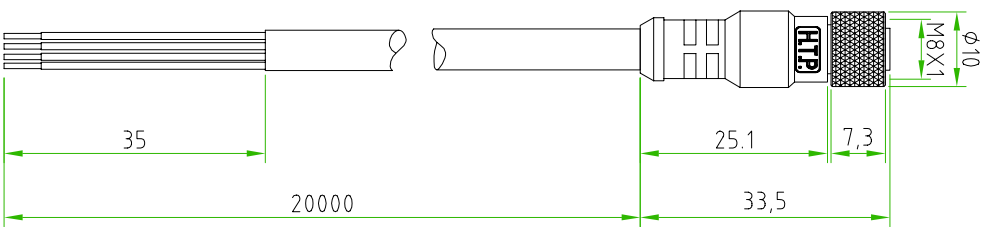

- BROWN ————— C 1
- WHITE ————— C 2
- BLUE ————— C 3
- BLACK ————— C 4

CABLE FEATURES		CONNECTOR FEATURES	
CONNECTOR TYPE	M8 180°	CONNECTOR WITH H.T.P. LOGO	N°4
CONTACT TYPE	FEMALE 4POLES	H.T.P. CABLE CODE	A
CABLE LENGTH	20000mm	NUMBER OF CONDUCTORS	N°4
PROTECTION CLASS	IP69K	CONDUCTOR SECTION	0.25mm ²
STRIPPING	35mm STANDARD	CABLE MATERIAL	PVC CEI2022
PEELING AND TINNING	5mm STANDARD	COATING COLOUR	BLACK
NUMBER OF CONTACTS CONNECTED	N°4	CONDUCTOR INSULATION MATERIAL	PVC

TOLLERANZE		DISIGNATORE		DATA		SCALA		DISEGNO N.	
UDM	ANGOLO	LORENZO CIMMINO CONTROLLATO		13-01-12		1:1			
DESCRIZIONE									
M8 FEMALE 180° 4 POLES WITH CABLE PVC/PVC									
CEI2022 4X0.25mm ² BLACK L=20m									
MATERIALE									
M8									
CODICE									
08FD4A20									