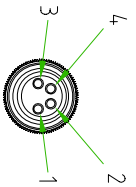

- BROWN ————— C 1
- WHITE ————— C 2
- BLUE ————— C 3
- BLACK ————— C 4

CABLE FEATURES		CONNECTOR FEATURES	
CONNECTOR TYPE	M8 180°	CONNECTOR WITH H.T.P. LOGO	N°4
CONTACT TYPE	FEMALE 4POLES	H.T.P. CABLE CODE	A
CABLE LENGTH	20000mm	NUMBER OF CONDUCTORS	N°4
PROTECTION CLASS	IP69K	CONDUCTOR SECTION	0.25mm ²
STRIPPING	35mm STANDARD	CABLE MATERIAL	PVC CEI2022
PEELING AND TINNING	5mm STANDARD	COATING COLOUR	BLACK
NUMBER OF CONTACTS CONNECTED	N°4	CONDUCTOR INSULATION MATERIAL	PVC

TOLLERANZE		DISIGNATORE		DATA		SCALA		DISEGNO N.	
UDM	ANGOLO	LORENZO CIMMINO CONTROLLATO		13-01-12		1:1			
DESCRIZIONE									
M8 FEMALE 180° 4 POLES WITH CABLE PVC/PVC									
CEI2022 4X0.25mm ² BLACK L=20m									
MATERIALE									
M8									
CODICE									
08FD4A20									