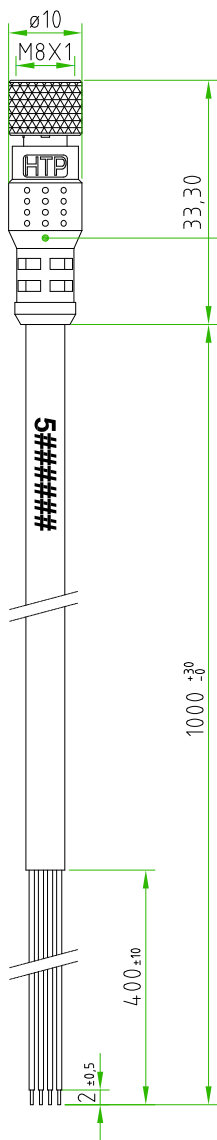

Rev.	Modify	Date	Signed	Approved

Rev.	Modify	Date	Signed	Approved

Rev.	Modify	Date	Signed	Approved

PAY ATTENTION:
THE HOUSING AND THE INTERNAL
CORE MUST BE IN PUR MATERIAL
(PUR B-90 Elastollan)

- BROWN ○ ————— C 1
- WHITE ○ ————— C 2
- BLUE ○ ————— C 3
- BLACK ○ ————— C 4

CONNECTOR FEATURES	
PRODUCT TYPE	M8 CIRCULAR CONNECTOR WITH MOULDED CABLE
CONNECTOR TYPE	STRAIGHT 180°
CONTACTS TYPE	FEMALE 4POLES
NUMBER OF CONTACTS CONNECTED	N°4
PROTECTION CLASS	IP69K
RATED VOLTAGE	50V AC / 60V DC
RATED CURRENT	3A
CONNECTOR WITH H.T.P.LOGO	
CABLE FEATURES	
H.T.P.CABLE CODE	CAVO A-4
NUMBER OF CONDUCTORS	N°4
CONDUCTORS SECTION	0,25mm ²
CABLE MATERIAL	PVC (CEI2022)
COATING COLOUR	BLACK
CONDUCTORS INSULATION MATERIAL	PVC
CABLE LENGHT	1000mm
STRIPPING	400mm SPECIAL
PEELING AND TINNING	2mm SPECIAL
ON THE CABLE, NEAR THE CONNECTOR HEAD, MUST BE SILK PRINTED THE H.T.P. PRODUCTION DATE CODE #####S	

CUSTOMER APPROVAL	
SIGNATURE	DATE
PLEASE SIGN AND RETURN	

Designer	SUGLIANI R.	Date	2019-12-09	Tolerance	±0.3	Units:	mm	Series	M8	Drawing n. 1-1
Approved	CIMMINO L.	Date	2019-12-09	Scale	1:1	Size:	A4	Customer code:		

DESCRIPTION
CIRCULAR CONNECTOR M8, FEMALE, STRAIGHT 180°, 4 POLES,
WITH CABLE PVC/PVC CEI2022 4x0.25mm², BLACK COLOUR, L=1m
CONNECTOR WITH H.T.P. LOGO

H.T.P. PART NUMBER

08FD4A1Z-GS

A4