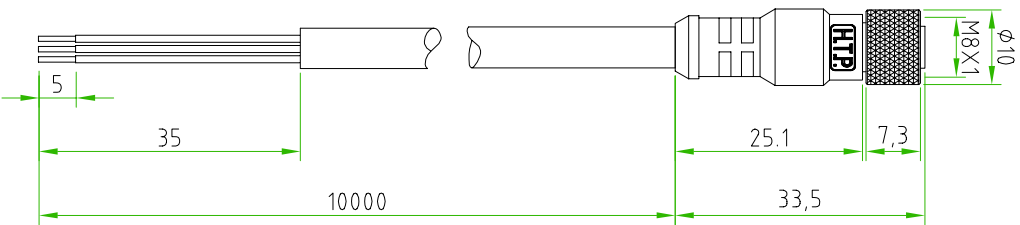

- BROWN _____ C 1
- BLUE _____ C 3
- BLACK _____ C 4

CABLE FEATURES		CONNECTOR FEATURES	
H.T.P. CABLE CODE	C	CONNECTOR TYPE	M8 180°
NUMBER OF CONDUCTORS	N°3	CONTACT TYPE	FEMALE 3POLES
CONDUCTOR SECTION	0.25mm ²	CABLE LENGTH	10000mm
CABLE MATERIAL	PUR	PROTECTION CLASS	IP69K
COATING COLOUR	BLACK	STRIPPING	35mm STANDARD
CONDUCTOR INSULATION MATERIAL	PP	PEELING AND TINNING	5mm STANDARD
		NUMBER OF CONTACTS CONNECTED	N°3
		CONNECTOR WITH H.T.P. LOGO	

TOLLERANZE		DISIGNATORE		DATA		SCALA		DISIGNO N.		
UDM	ANGOLO	LORENZO CIMMINO CONTROLATO		07-12-10		1:1				
DESCRIZIONE		M8 FEMALE 180° 3 POLES WITH CABLE PUR/PP, 3X0.25mm ² ,BLACK,L=10m		M8		MATERIALE				
HTP		H.T.P. HIGH TECH PRODUCTS		08FD3C10						